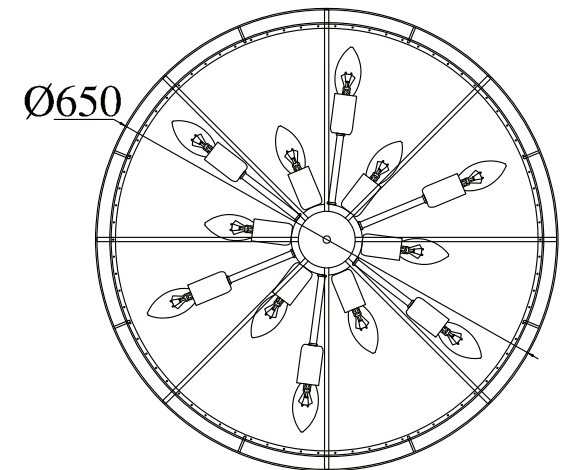

Instruction

Collection: Diamant crystal
Series: Otilia
Model: DIA700-CL-12-G
Pendant lamp

A=39
B=1

REMOVE COVER
BEFORE USING LAMP

– Pendant lamp

12 x E14 (60w)

MAYTONI
DECORATIVE LIGHTING

www.maytoni.de