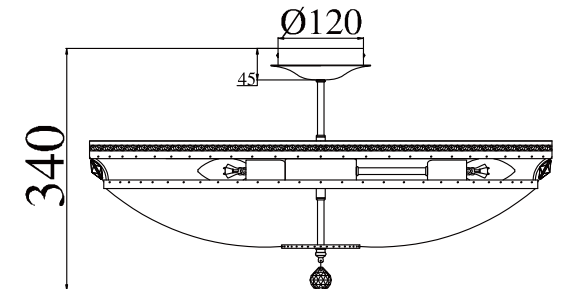

Instruction

Collection: Diamant crystal
Series: Otilia
Model: DIA700-CL-12-G
Pendant lamp

A=39
B=1

REMOVE COVER
BEFORE USING LAMP

– Pendant lamp

12 x E14 (60w)

MAYTONI
DECORATIVE LIGHTING

www.maytoni.de