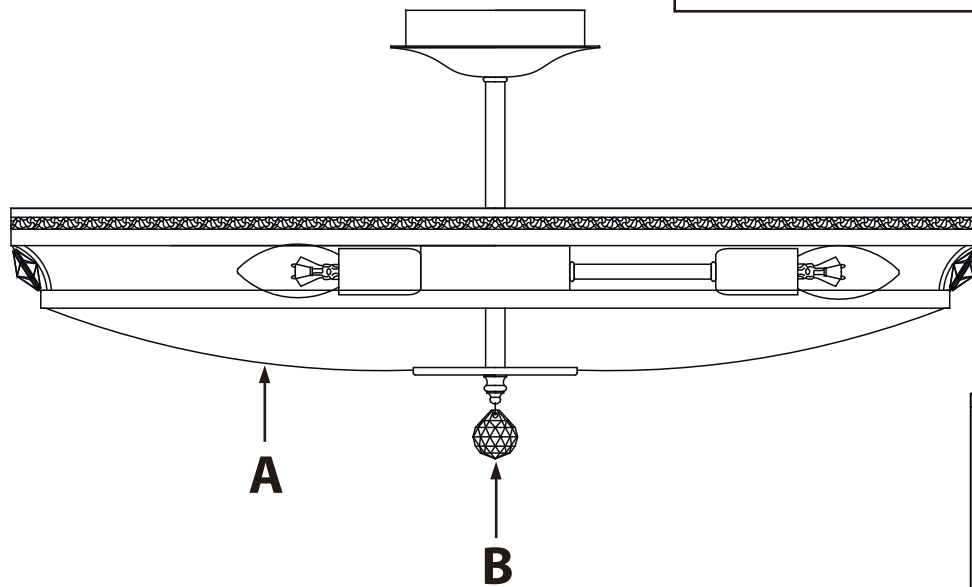

Instruction

Collection: Diamant crystal
Series: Otilia
Model: DIA700-CL-12-G
Pendant lamp

A=39
B=1

REMOVE COVER
BEFORE USING LAMP

– Pendant lamp

12 x E14 (60w)

MAYTONI
DECORATIVE LIGHTING

www.maytoni.de