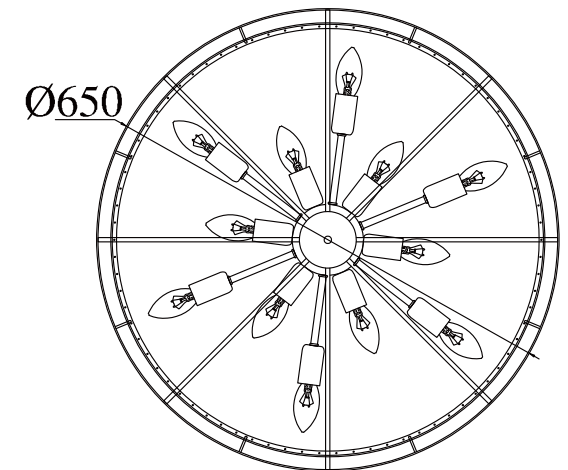

# Instruction

Collection: Diamant crystal  
Series: Otilia  
Model: DIA700-CL-12-N  
Pendant lamp

A=39  
B=1

REMOVE COVER  
BEFORE USING LAMP

– Pendant lamp

12 x E14 (60w)

**MAYTONI**  
DECORATIVE LIGHTING

[www.maytoni.de](http://www.maytoni.de)