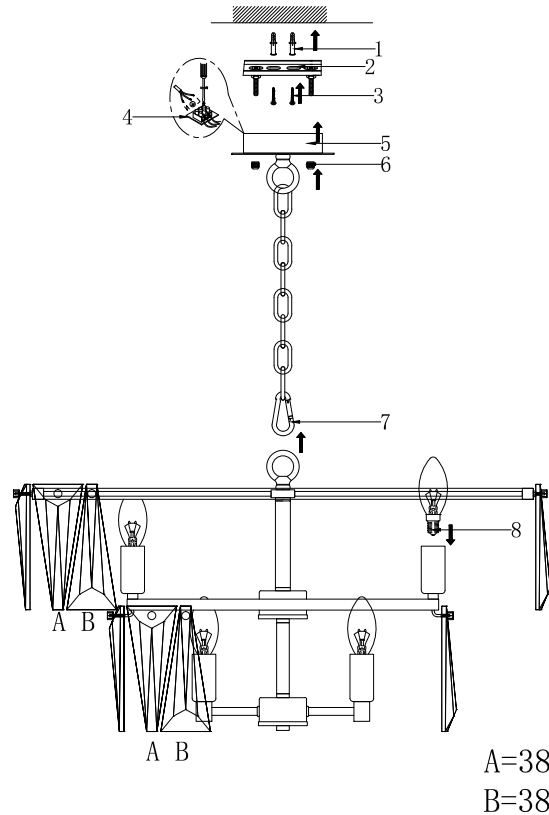

Instruction

MOD043PL-12G

Gross Weight: 0 kg

Color: Gold

Net Weight: 0 kg

Material: Metal

Volume: 0 m³

Weight and Volume Margin of Error: ±10%

12 x E14 (40W)

Model: MOD043PL-12G

Collection: Modern

Series: Puntos

Pendant Lamps