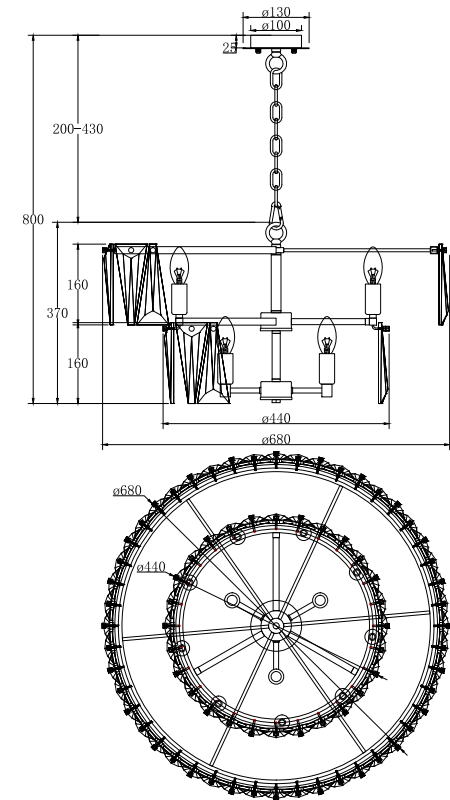

Instruction

MOD043PL-12G

Gross Weight: 0 kg

Color: Gold

Net Weight: 0 kg

Material: Metal

Volume: 0 m³

Weight and Volume Margin of Error: ±10%

12 x E14 (40W)

Model: MOD043PL-12G

Collection: Modern

Series: Puntos

Pendant Lamps