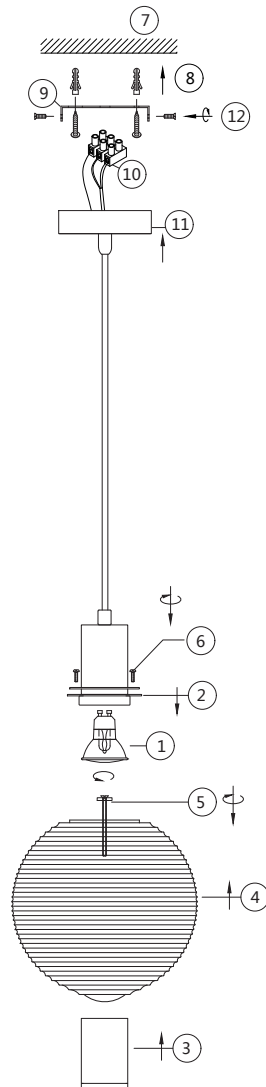

Instruction

P060PL-01BS

1 x GU10 (28W)
Recommended to use with LED bulbs

Model: P060PL-01BS
Collection: Pendant
Series: Rueca

Pendant Lamps