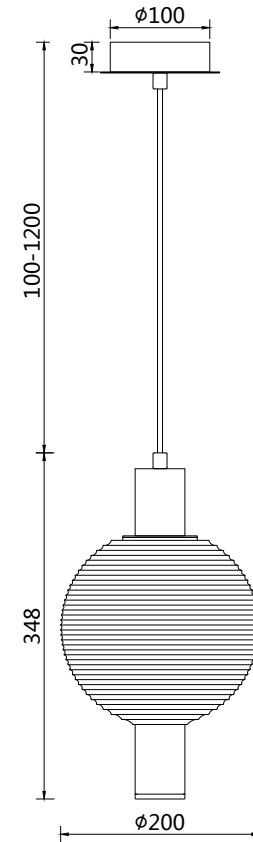

Instruction

P060PL-01BS

1 x GU10 (28W)
Recommended to use with LED bulbs

Model: P060PL-01BS
Collection: Pendant
Series: Rueca

Pendant Lamps