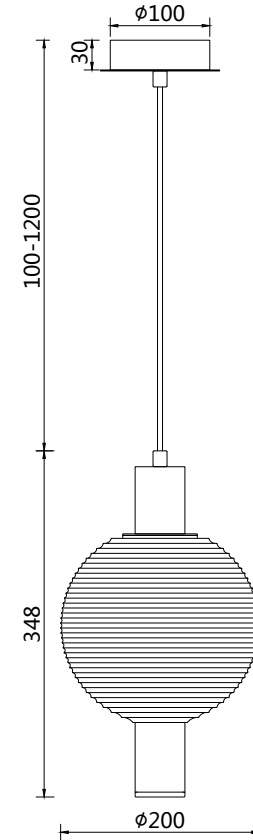

Instruction

P060PL-01N

1 x GU10 (28W)
Recommended to use with LED bulbs

Model: P060PL-01N
Collection: Pendant
Series: Rueca

Pendant Lamps