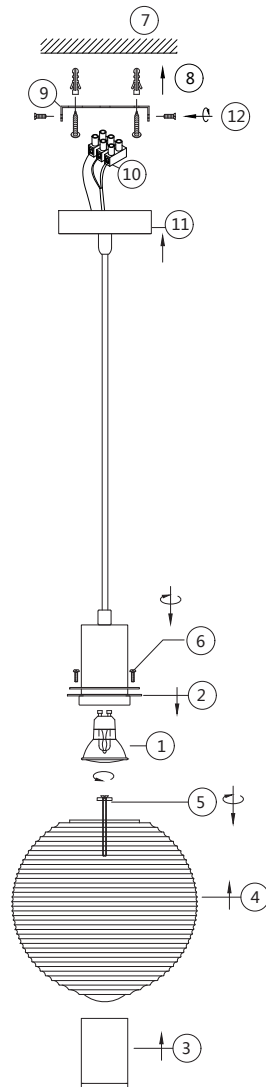

Instruction

P060PL-01N

1 x GU10 (28W)
Recommended to use with LED bulbs

Model: P060PL-01N
Collection: Pendant
Series: Rueca

Pendant Lamps