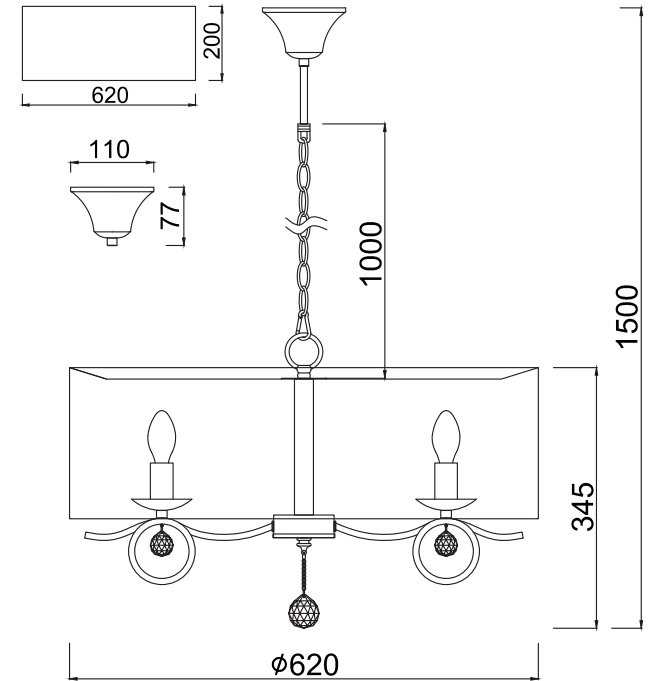

FREYA
TRADITION OF QUALITY

INSTRUCTION

MODEL: FR5906-PL-05C-CH

5 X E14 (40W)

FREYA-LIGHT.COM