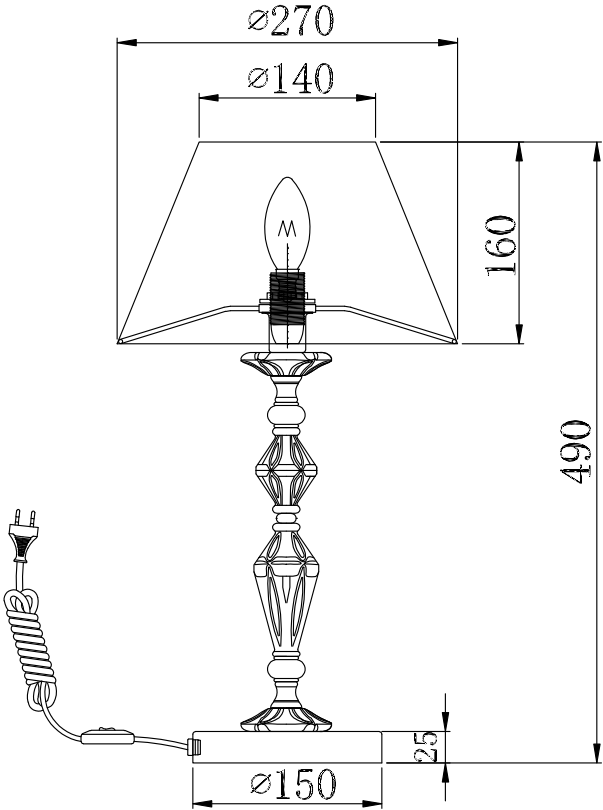

Instruction

Collection: Elegant
Series: Monsoon
Model: ARM154-TL-01-S
Mobile

1 x E14 (40w)

MAYTONI
DECORATIVE LIGHTING

www.maytoni.de