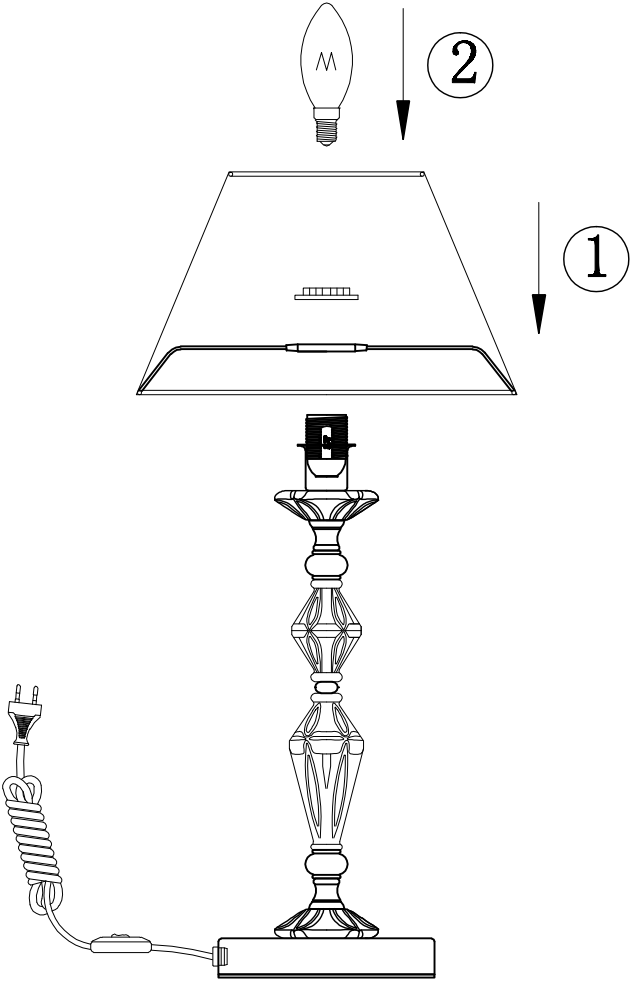

Instruction

Collection: Elegant
Series: Monsoon
Model: ARM154-TL-01-S
Mobile

1 x E14 (40w)

MAYTONI
DECORATIVE LIGHTING

www.maytoni.de