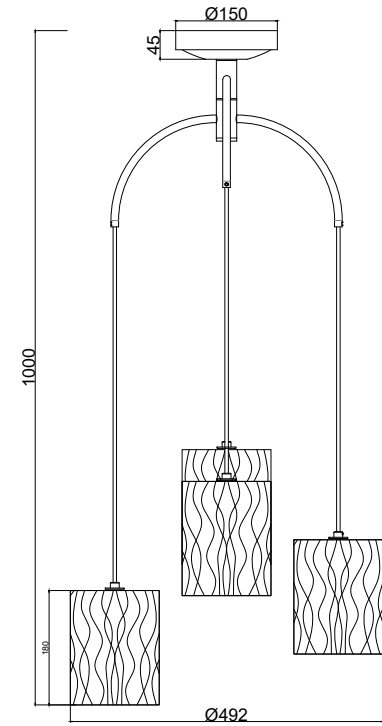

Instruction

MOD042PL-04BS

Model: MOD042PL-04BS
Collection: Modern
Series: Starfall

Pendant Lamps