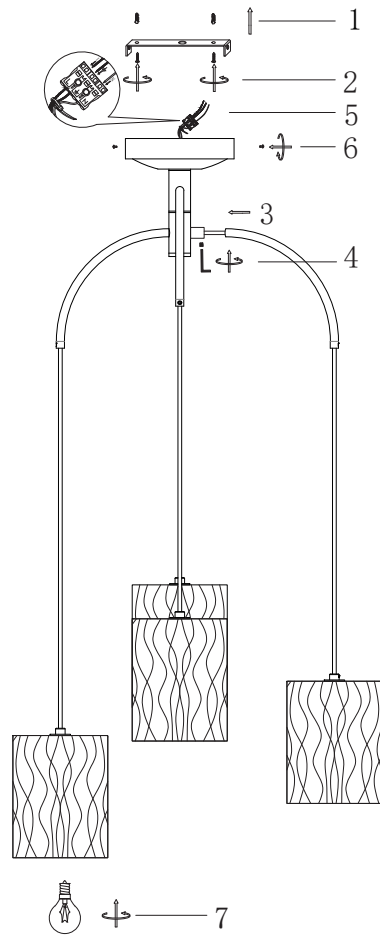

Instruction

MOD042PL-04BS

Model: MOD042PL-04BS
Collection: Modern
Series: Starfall

Pendant Lamps