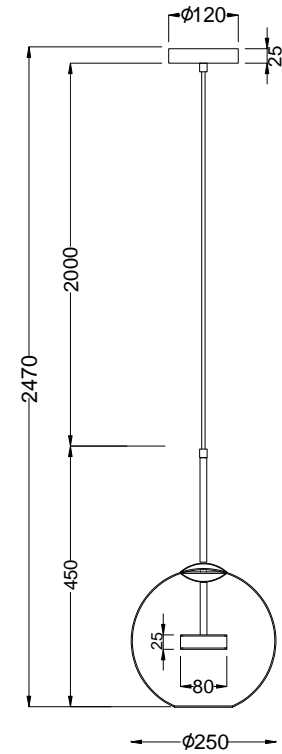

# Instruction

MOD055PL-L12G3K

MAX 12W  
720 Lumen

Model: MOD055PL-L12G3K  
Collection: Modern  
Series: Cometa

Pendant Lamps