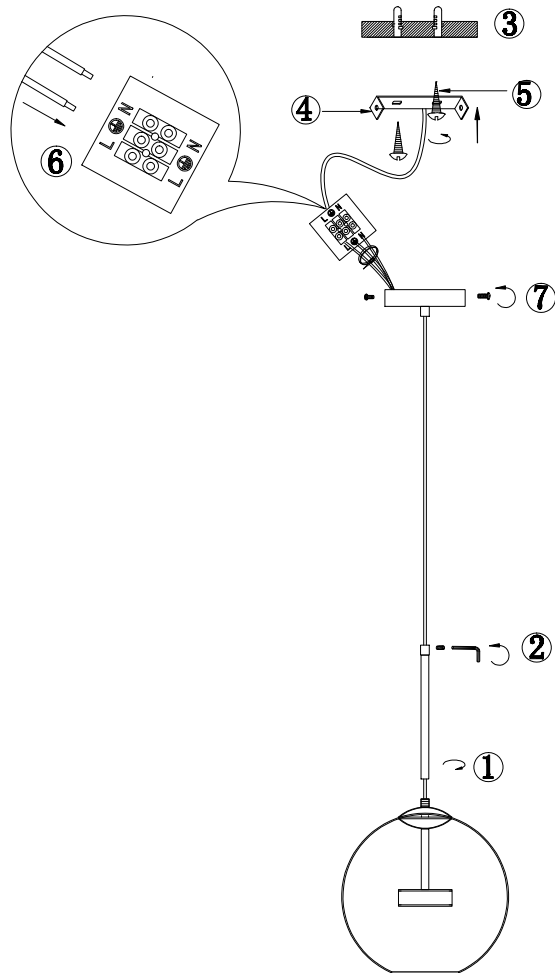

# Instruction

MOD055PL-L12G3K

MAX 12W  
720 Lumen

Model: MOD055PL-L12G3K  
Collection: Modern  
Series: Cometa

Pendant Lamps