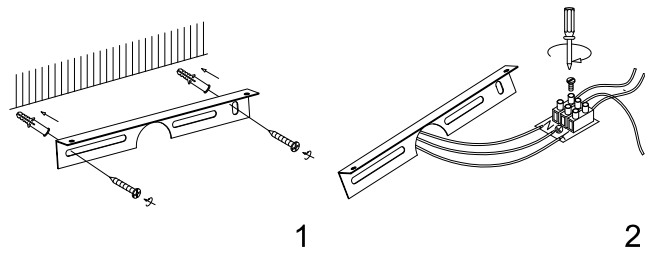

Instruction

MIR005WL-L16W

MAX 16W
1200 Lumen

Model: MIR005WL-L16W
Collection: Mirror
Series: Gleam

Wall Lamps