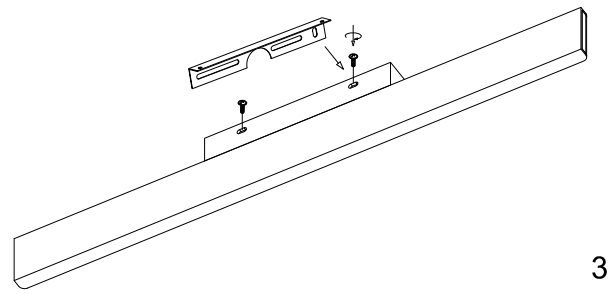

Instruction

MIR005WL-L16W

MAX 16W
1200 Lumen

Model: MIR005WL-L16W
Collection: Mirror
Series: Gleam

Wall Lamps