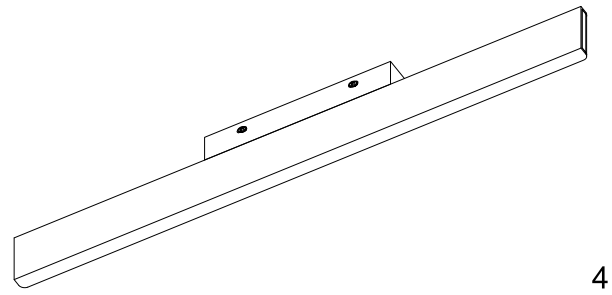

Instruction

MIR005WL-L16W

MAX 16W
1200 Lumen

Model: MIR005WL-L16W
Collection: Mirror
Series: Gleam

Wall Lamps