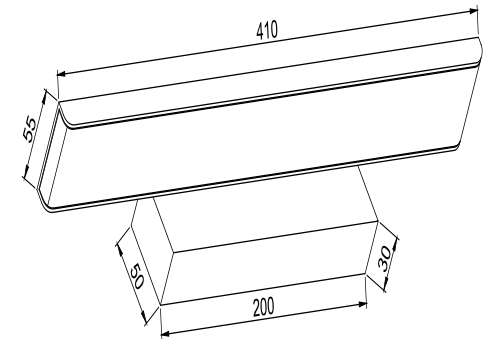

Instruction

MIR005WL-L16W

MAX 16W
1200 Lumen

Model: MIR005WL-L16W
Collection: Mirror
Series: Gleam

Wall Lamps