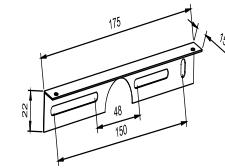

Instruction

MIR005WL-L16W

MAX 16W
1200 Lumen

Model: MIR005WL-L16W
Collection: Mirror
Series: Gleam

Wall Lamps