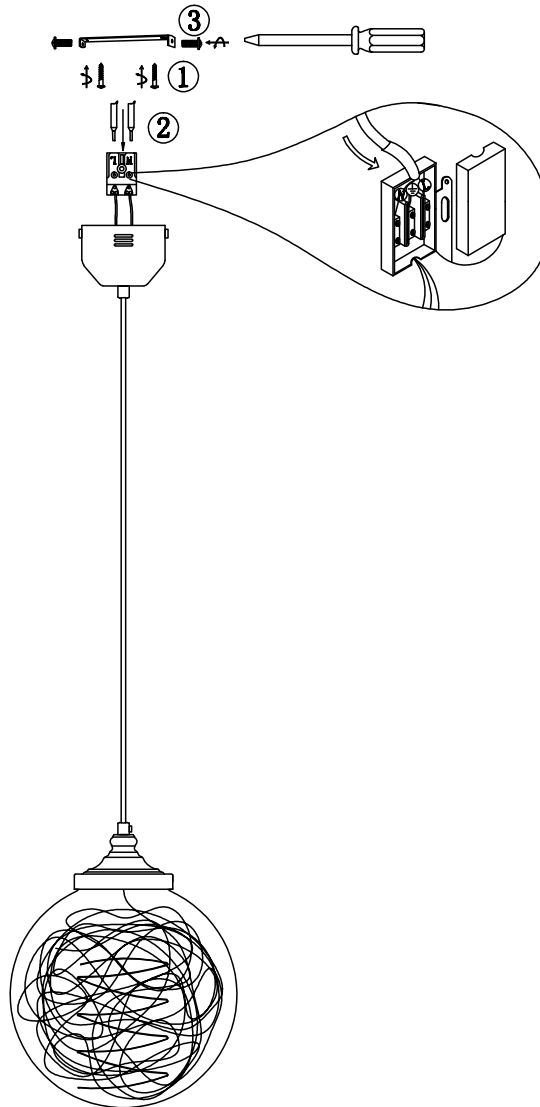

# INSTRUCTION

MODEL: FR6157-PL-18W-TR

15W  
1500 LUMEN

FREYA-LIGHT.COM