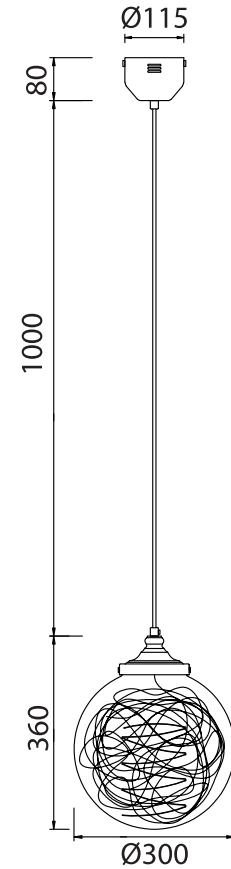

# INSTRUCTION

MODEL: FR6157-PL-18W-TR

15W  
1500 LUMEN

FREYA-LIGHT.COM