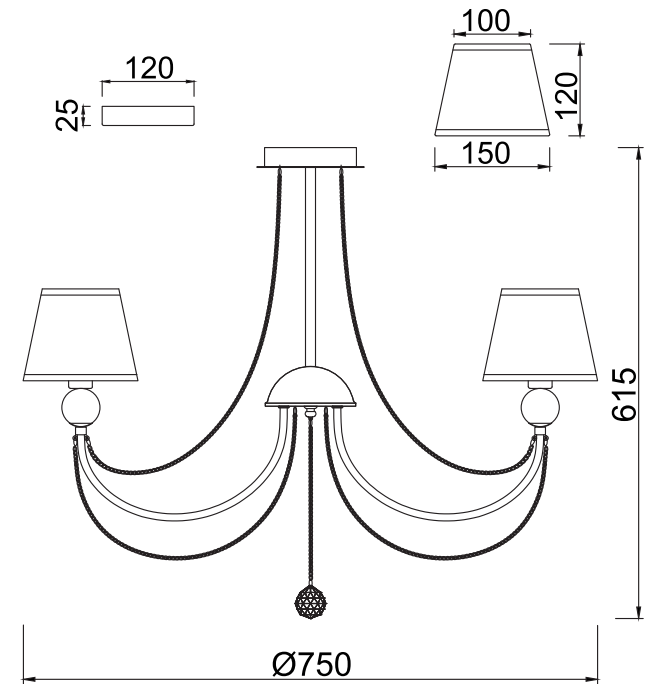

# INSTRUCTION

MODEL: FR5661-PL-08-CH

8 X E14 (40W)

FREYA-LIGHT.COM