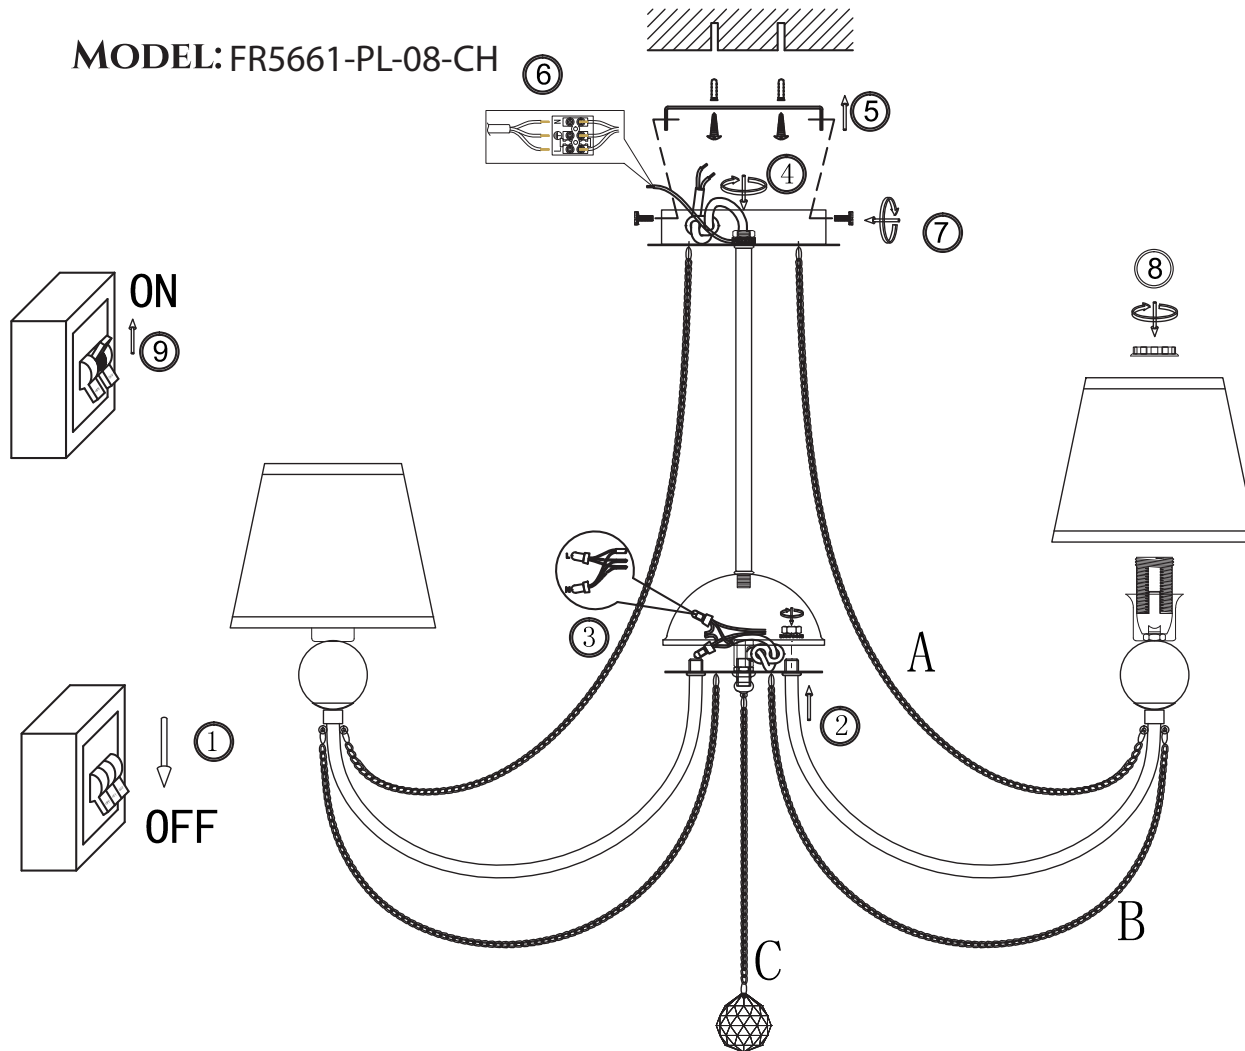

# INSTRUCTION

MODEL: FR5661-PL-08-CH

8 X E14 (40W)

FREYA-LIGHT.COM