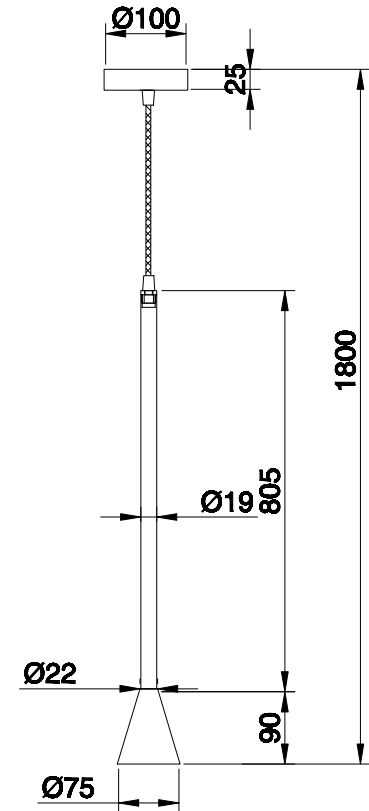

Instruction

P064PL-01B

1 x GU10 (40W)
Recommended to use with LED bulbs

Model: P064PL-01B
Collection: Pendant
Series: Arrow

Pendant Lamps