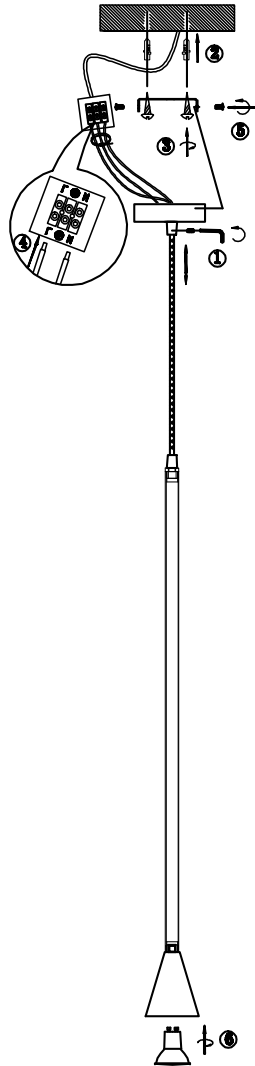

Instruction

P064PL-01B

1 x GU10 (40W)
Recommended to use with LED bulbs

Model: P064PL-01B
Collection: Pendant
Series: Arrow

Pendant Lamps