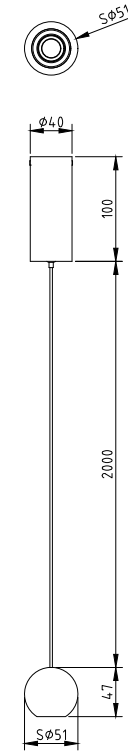

Instruction

P067PL-L5RG3K

MAX 5W
300 Lumen

Model: P067PL-L5RG3K
Collection: Pendant
Series: Harmat

Pendant Lamps