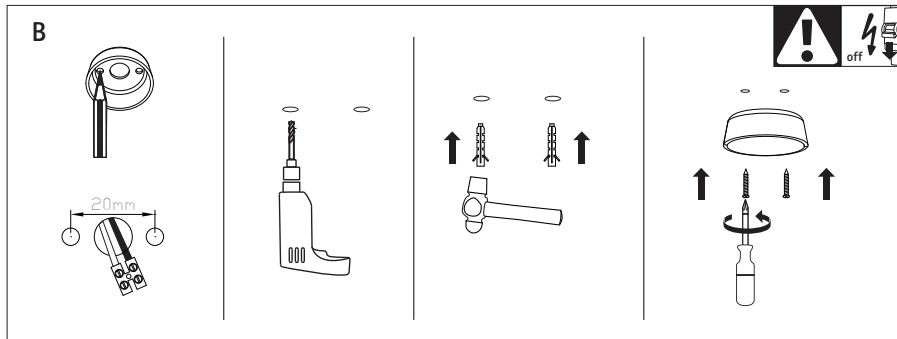

Instruction

P067PL-L5RG3K

MAX 5W
300 Lumen

Model: P067PL-L5RG3K
Collection: Pendant
Series: Harmat

Pendant Lamps