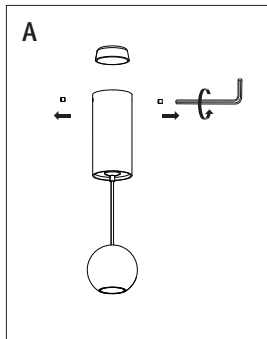

Instruction

P067PL-L5RG3K

MAX 5W
300 Lumen

Model: P067PL-L5RG3K
Collection: Pendant
Series: Harmat

Pendant Lamps