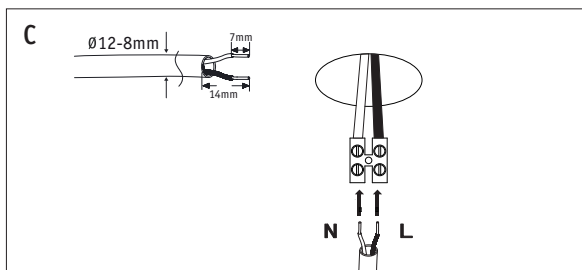

Instruction

P067PL-L5RG3K

MAX 5W
300 Lumen

Model: P067PL-L5RG3K
Collection: Pendant
Series: Harmat

Pendant Lamps