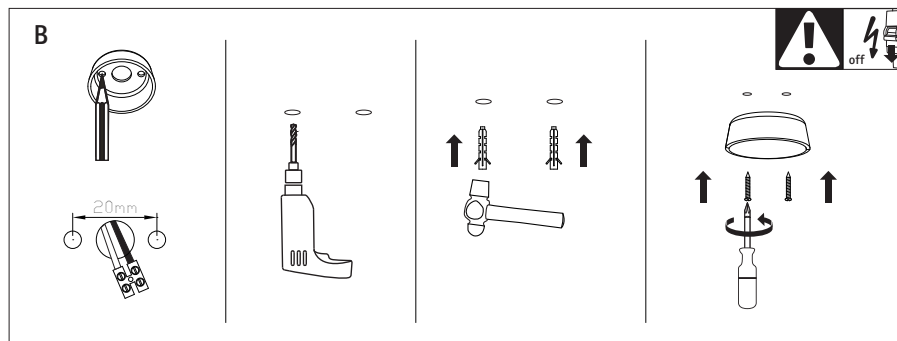

## P067PL-L5B3K

MAX 5W  
300 Lumen

Model: P067PL-L5B3K  
Collection: Pendant  
Series: Harmat

Pendant Lamps