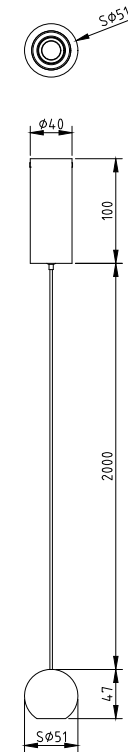

# Instruction

## P067PL-L5B3K

MAX 5W  
300 Lumen

Model: P067PL-L5B3K  
Collection: Pendant  
Series: Harmat

Pendant Lamps