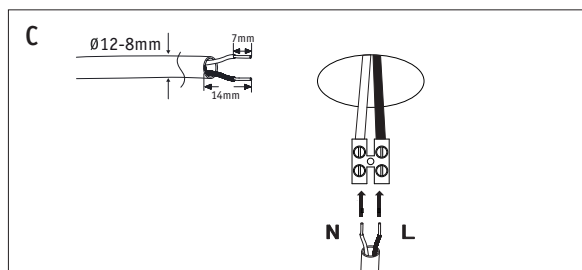

## P067PL-L5B3K

MAX 5W  
300 Lumen

Model: P067PL-L5B3K  
Collection: Pendant  
Series: Harmat

Pendant Lamps