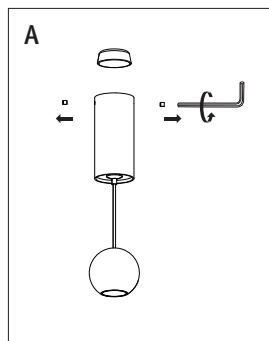

## P067PL-L5B3K

MAX 5W  
300 Lumen

Model: P067PL-L5B3K  
Collection: Pendant  
Series: Harmat

Pendant Lamps