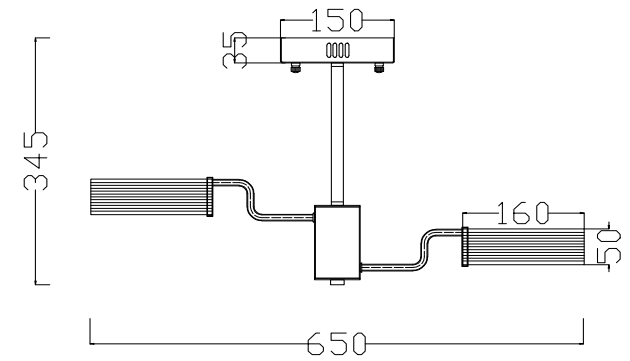

# Instruction

FR6039CL-L48CH

**Parallel connection**

MAX 35W  
2500 Lumen

Model: FR6039CL-L48CH  
Collection: LED  
Series: New Series 039

Ceiling Lamps