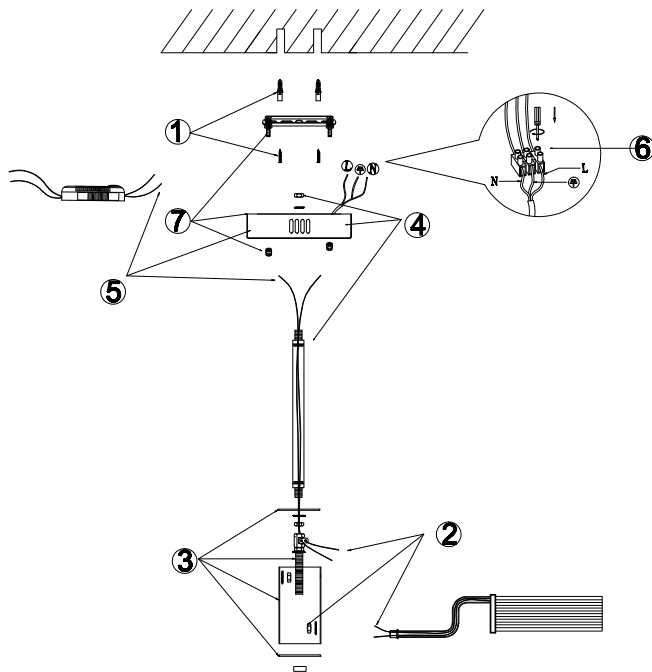

# Instruction

FR6039CL-L48CH

**Parallel connection**

MAX 35W  
2500 Lumen

Model: FR6039CL-L48CH  
Collection: LED  
Series: New Series 039

Ceiling Lamps