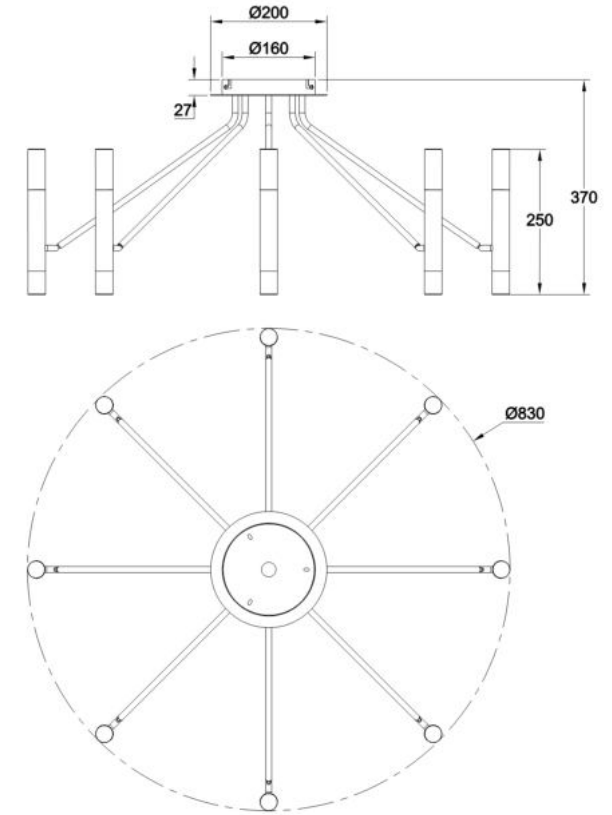

Instruction

Collection: MODERN
Series: VIGO
Model: MOD620CL-16B
Ceiling

- Ceiling

16 x G9 (25W)

MAYTONI
DECORATIVE LIGHTING

www.maytoni.de