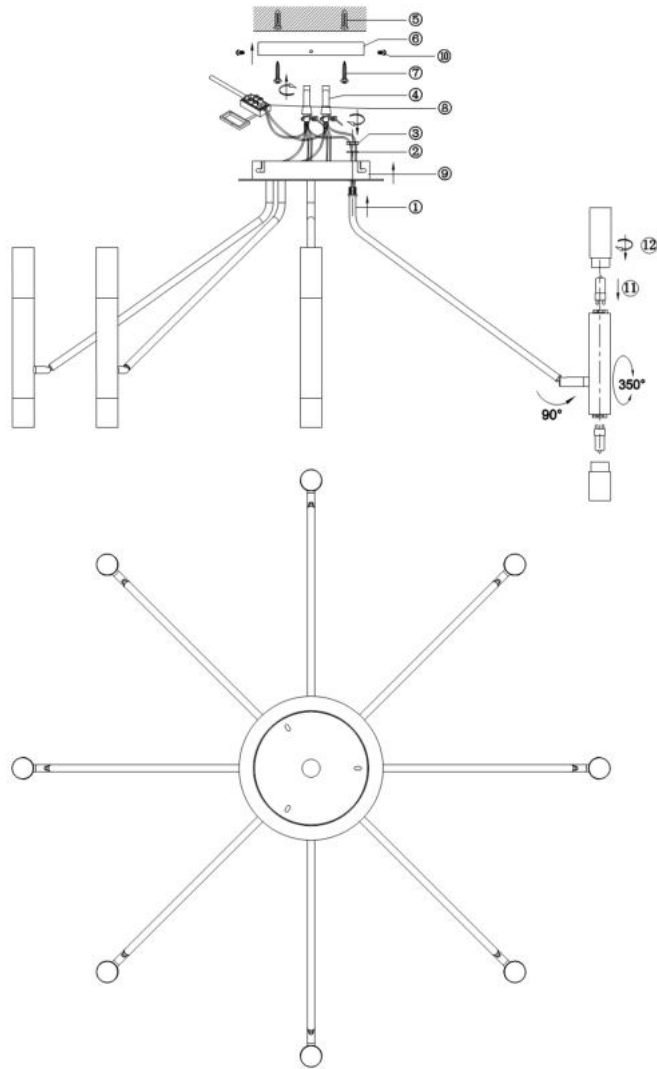

Instruction

Collection: MODERN
Series: VIGO
Model: MOD620CL-16B
Ceiling

- Ceiling

16 x G9 (25W)

MAYTONI
DECORATIVE LIGHTING

www.maytoni.de