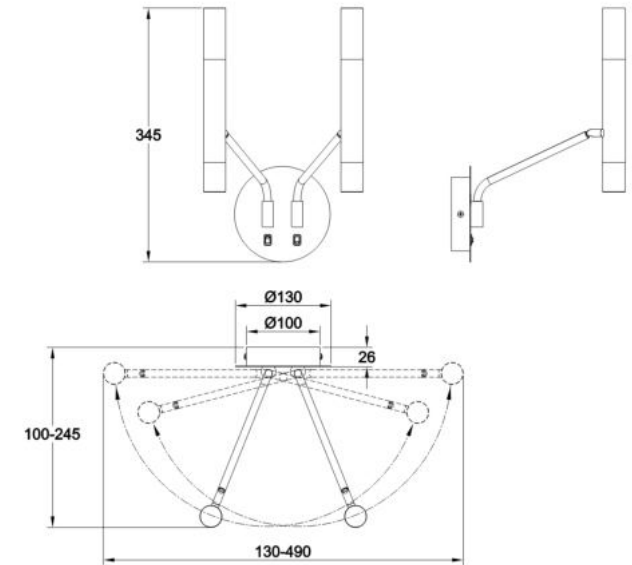

Instruction

Collection: MODERN
Series: VIGO
Model: MOD620WL-04B
Wall

4 x G9 (25W)

MAYTONI
DECORATIVE LIGHTING

www.maytoni.de