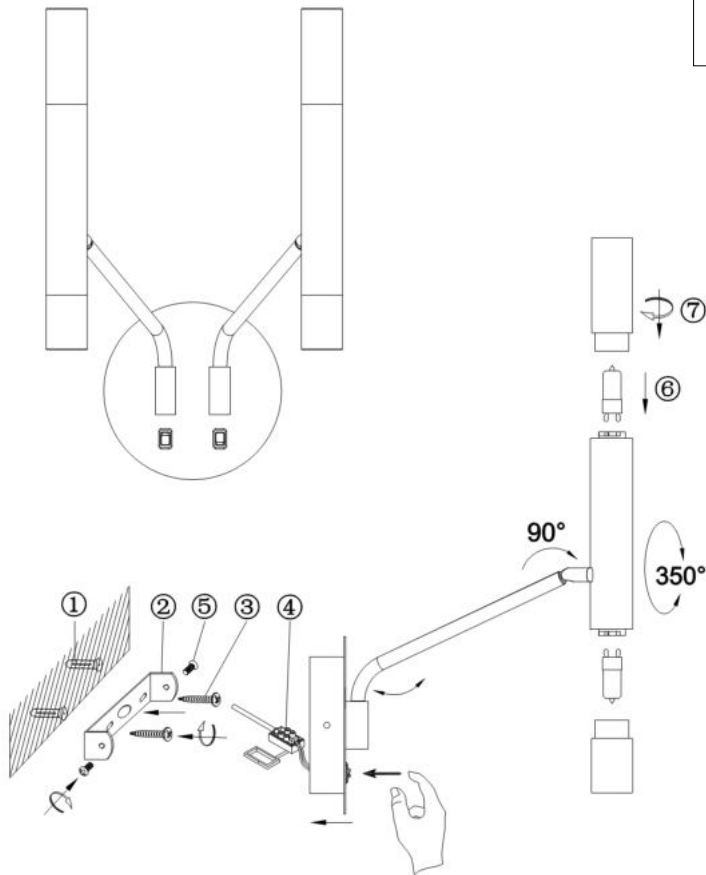

Instruction

Collection: MODERN
Series: VIGO
Model: MOD620WL-04B
Wall

4 x G9 (25W)

MAYTONI
DECORATIVE LIGHTING

www.maytoni.de