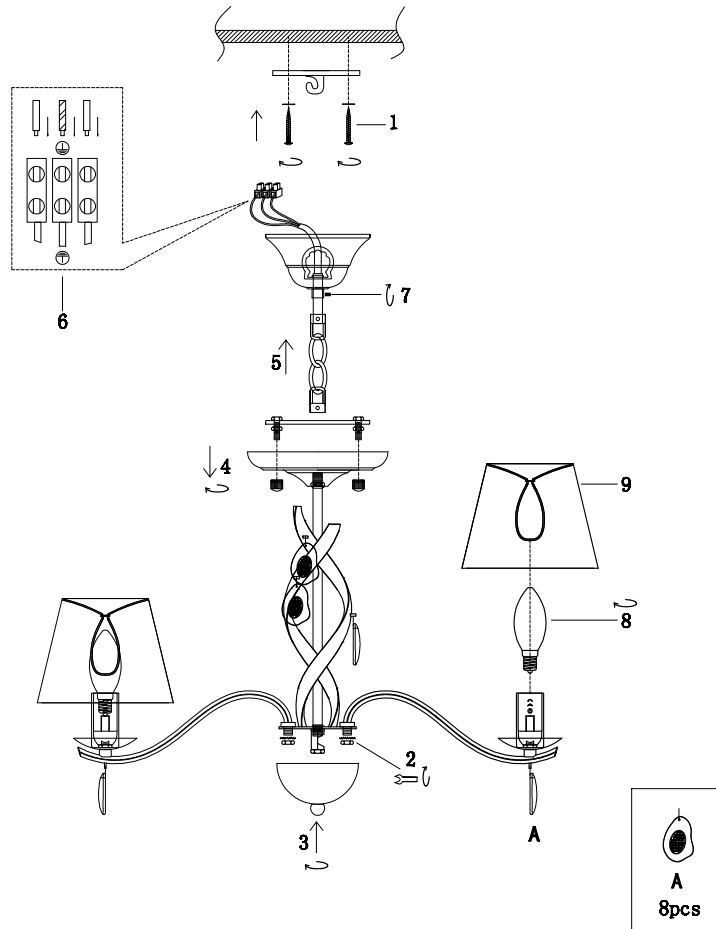

FREYA
TRADITION OF QUALITY

Instruction

FR2001PL-05G

5 x E14 (40W)

Model: FR2001PL-05G
Collection: Classic
Series: Monique

Ceiling Lamps