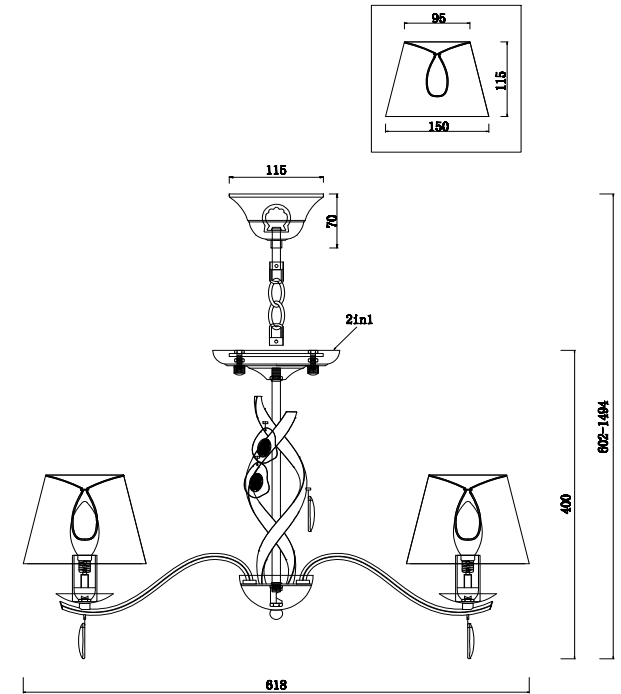

FREYA
TRADITION OF QUALITY

Instruction

FR2001PL-05G

5 x E14 (40W)

Model: FR2001PL-05G
Collection: Classic
Series: Monique

Ceiling Lamps