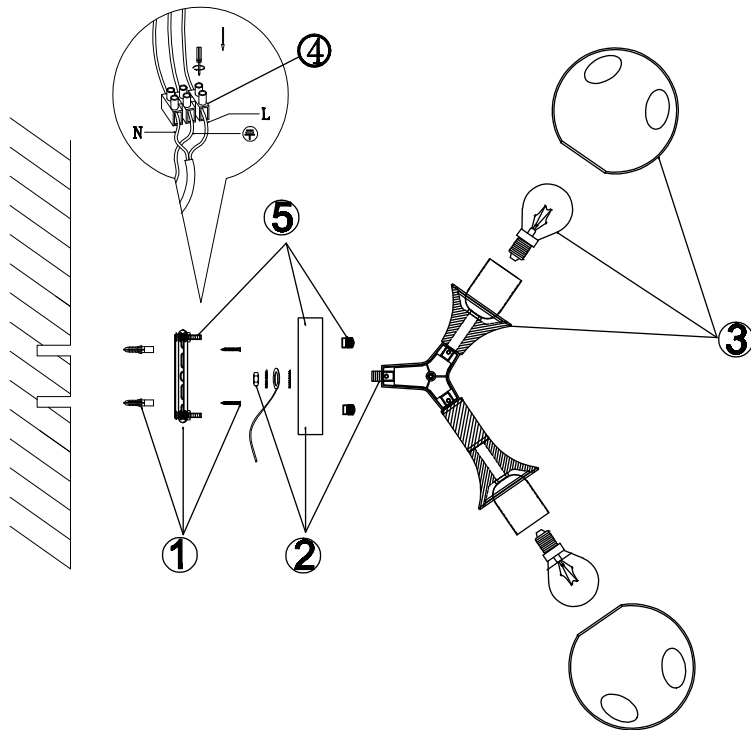

# Instruction

FR5105WL-02W

2 x E27 (60W)

Model: FR5105WL-02W  
Collection: Modern  
Series: New Series 105

Wall Lamps