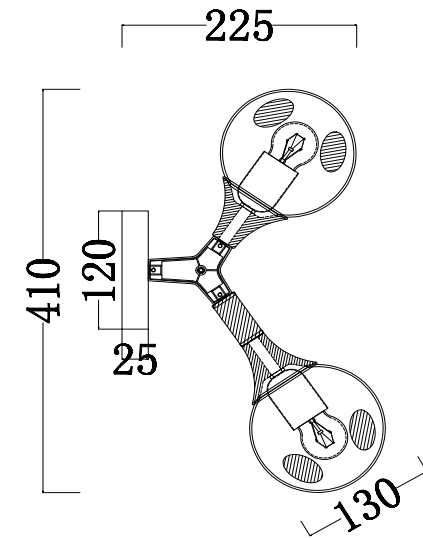

# Instruction

FR5105WL-02W

2 x E27 (60W)

Model: FR5105WL-02W  
Collection: Modern  
Series: New Series 105

Wall Lamps