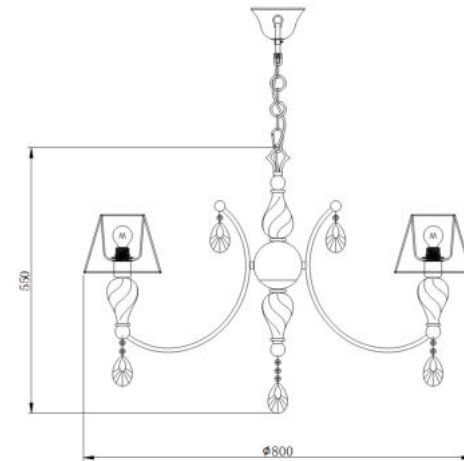

Instruction

Collection: ROYAL CLASSIC

Series: MURANO

Model: RC855-PL-06-R

Ceiling

- Ceiling

6 x E14 (40W)

MAYTONI
DECORATIVE LIGHTING