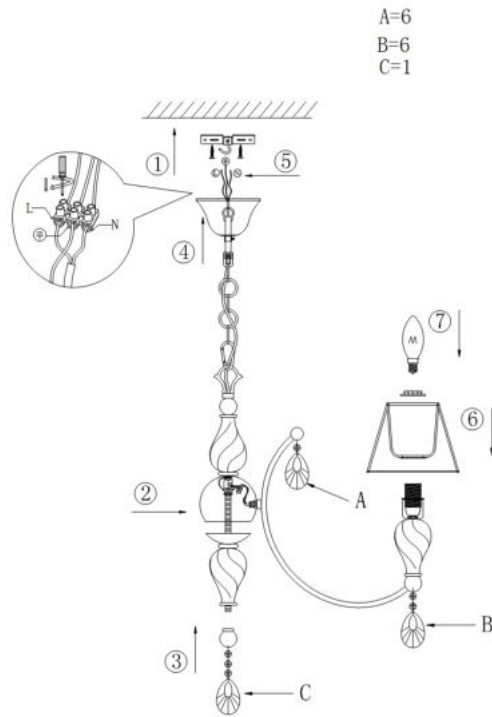

Instruction

Collection: ROYAL CLASSIC

Series: MURANO

Model: RC855-PL-06-R

Ceiling

- Ceiling

6 x E14 (40W)

MAYTONI
DECORATIVE LIGHTING