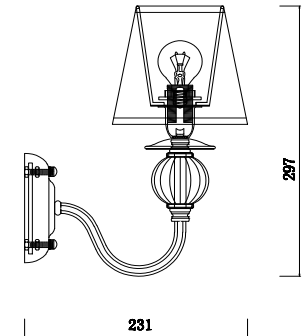

FREYA
TRADITION OF QUALITY

Instruction

FR2685WL-01BZ

1 x E14 (40W)

Model: FR2685WL-01BZ
Series: Inessa

Wall Lamps