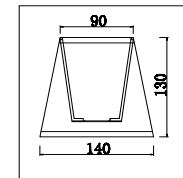

FREYA
TRADITION OF QUALITY

Instruction

FR2685WL-01BZ

1 x E14 (40W)

Model: FR2685WL-01BZ
Series: Inessa

Wall Lamps