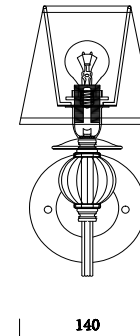

FREYA
TRADITION OF QUALITY

Instruction

FR2685WL-01BZ

1 x E14 (40W)

Model: FR2685WL-01BZ
Series: Inessa

Wall Lamps