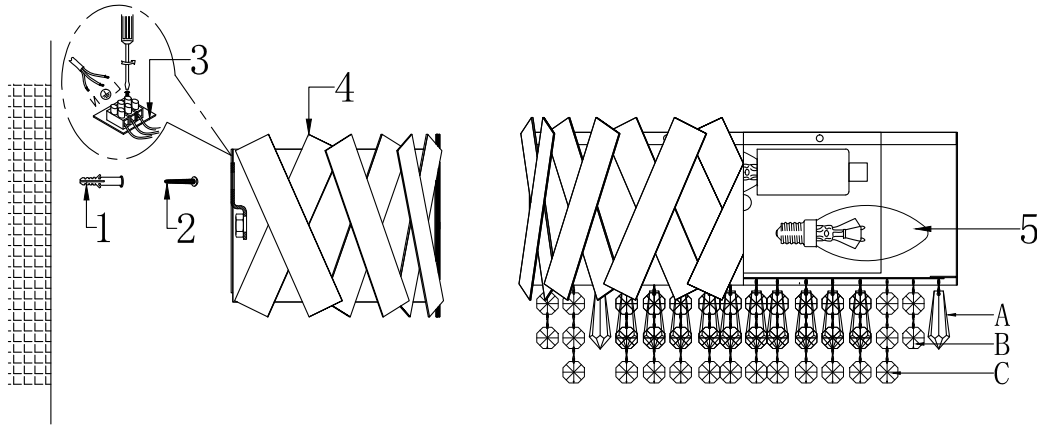

Instruction

MOD017WL-02BS

- A  30pcs
- B  30pcs
- C  30pcs

2 x E14 (40W)

Model: MOD017WL-02BS

Collection: Modern

Wall Lamps