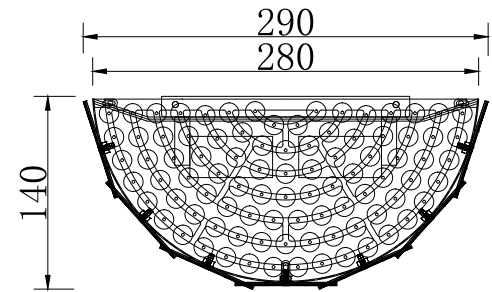

Instruction

MOD017WL-02BS

- A  30pcs
- B  30pcs
- C  30pcs

2 x E14 (40W)

Model: MOD017WL-02BS

Collection: Modern

Wall Lamps