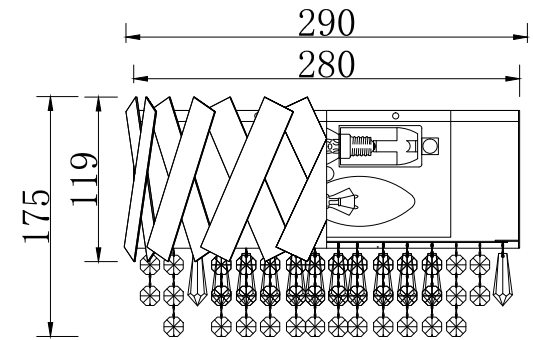

Instruction

MOD017WL-02BS

- A  30pcs
- B  30pcs
- C  30pcs

2 x E14 (40W)

Model: MOD017WL-02BS

Collection: Modern

Wall Lamps