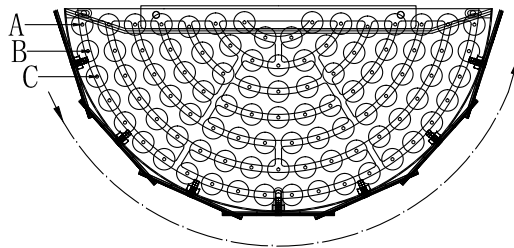

Instruction

MOD017WL-02BS

- A  30pcs
- B  30pcs
- C  30pcs

2 x E14 (40W)

Model: MOD017WL-02BS

Collection: Modern

Wall Lamps