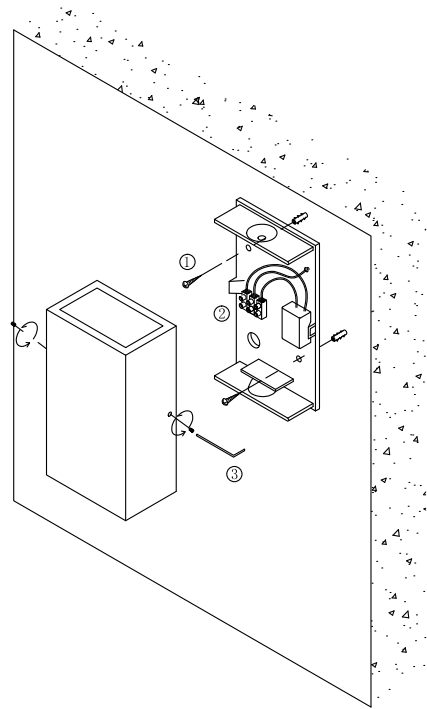

Instruction

O581WL-L6W

MAX 6W
480 Lumen

Model: O581WL-L6W
Collection: Outdoor
Series: Times Square

Wall Lamps