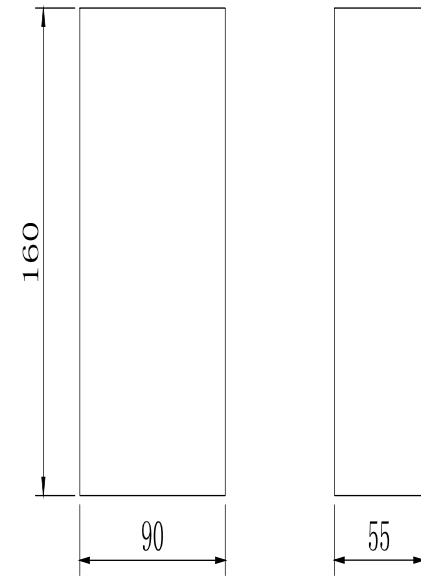

Instruction

O581WL-L6W

MAX 6W
480 Lumen

Model: O581WL-L6W
Collection: Outdoor
Series: Times Square

Wall Lamps