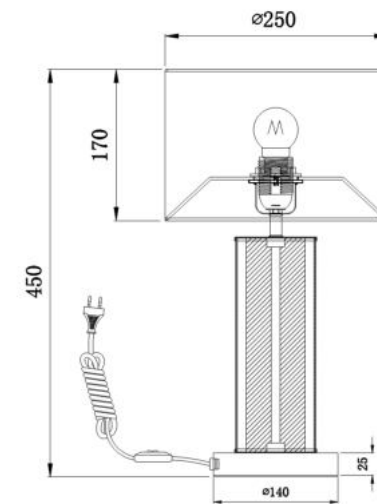

Instruction

Collection: ELEGANT
Series: MARYLAND
Model: ARM526TL-01GR
Ceiling

- Ceiling

1 x E27 (40W)

MAYTONI
DECORATIVE LIGHTING

www.maytoni.de