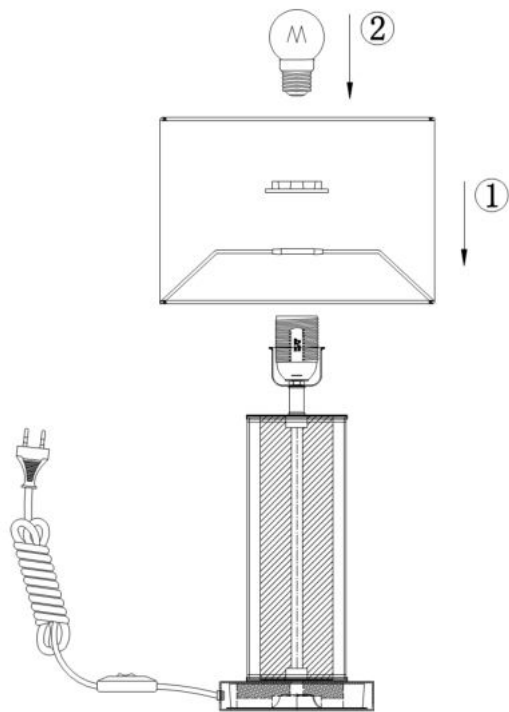

Instruction

Collection: ELEGANT
Series: MARYLAND
Model: ARM526TL-01GR
Ceiling

- Ceiling

1 x E27 (40W)

MAYTONI
DECORATIVE LIGHTING

www.maytoni.de