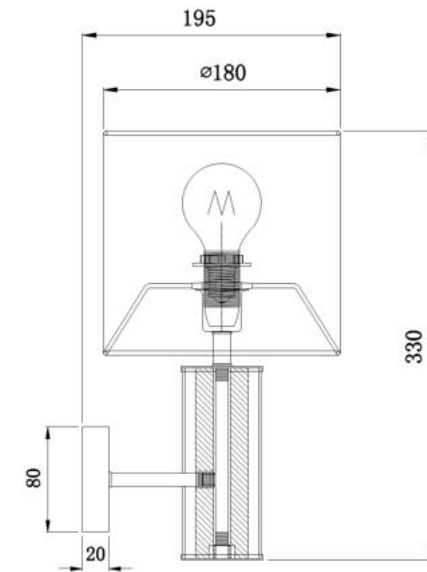

Instruction

Collection: ELEGANT
Series: MARYLAND
Model: ARM526WL-01GR
Ceiling

- Ceiling

1 x E14 (40W)

MAYTONI
DECORATIVE LIGHTING

www.maytoni.de