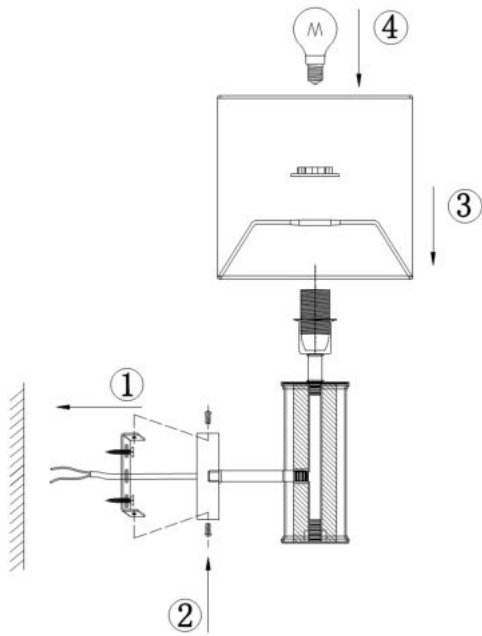

Instruction

Collection: ELEGANT
Series: MARYLAND
Model: ARM526WL-01GR
Ceiling

- Ceiling

1 x E14 (40W)

MAYTONI
DECORATIVE LIGHTING

www.maytoni.de