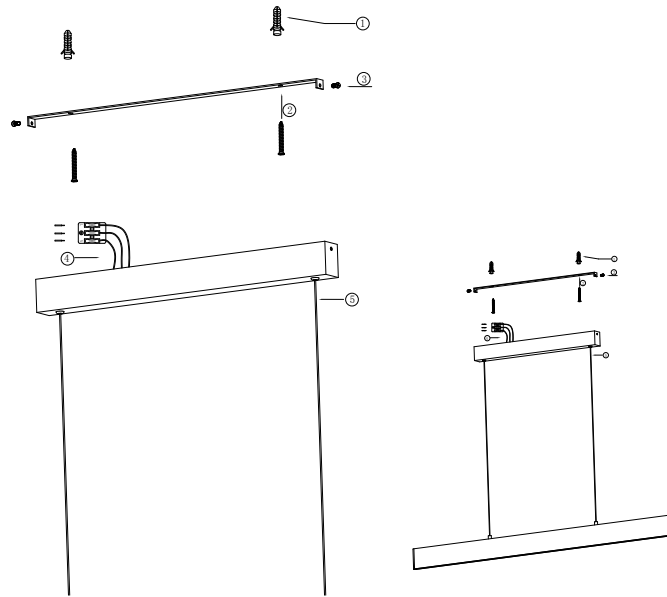

Instruction

P010PL-L30B

MAX 30W
1100 Lumen

Model: P010PL-L30B
Collection: Pendant
Series: Step

Pendant Lamps