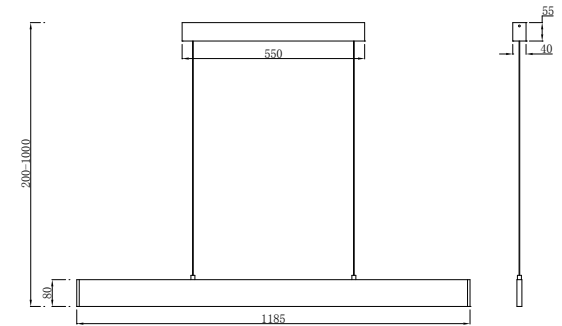

Instruction

P010PL-L30B

MAX 30W
1100 Lumen

Model: P010PL-L30B
Collection: Pendant
Series: Step

Pendant Lamps