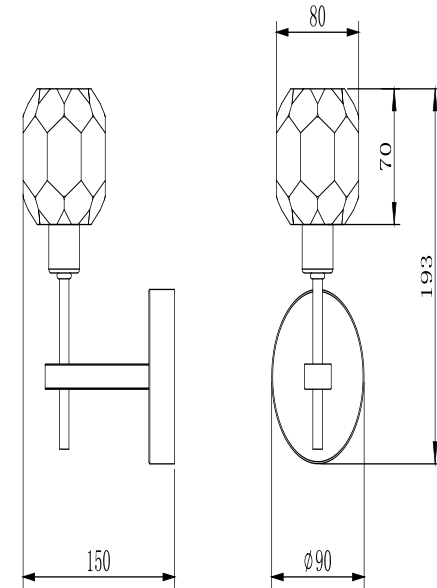

FREYA
TRADITION OF QUALITY

Instruction

FR5114WL-01BZ

1 x G9 (40W)

Recommended to use with LED bulbs

Model: FR5114WL-01BZ
Collection: Modern
Series: Grace

Wall Lamps