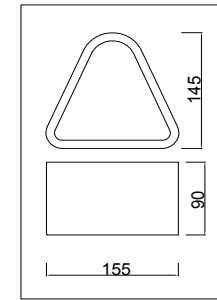

FREYA
TRADITION OF QUALITY

Instruction

FR5040WL-01CH

1 x E14 (40W)

Model: FR5040WL-01CH
Collection: Modern
Series: Brianne

Wall Lamps