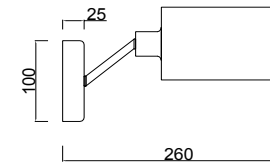

FREYA
TRADITION OF QUALITY

Instruction

FR5040WL-01CH

1 x E14 (40W)

Model: FR5040WL-01CH
Collection: Modern
Series: Brianne

Wall Lamps