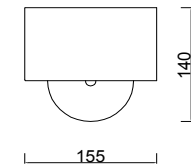

FREYA
TRADITION OF QUALITY

Instruction

FR5040WL-01CH

1 x E14 (40W)

Model: FR5040WL-01CH
Collection: Modern
Series: Brianne

Wall Lamps