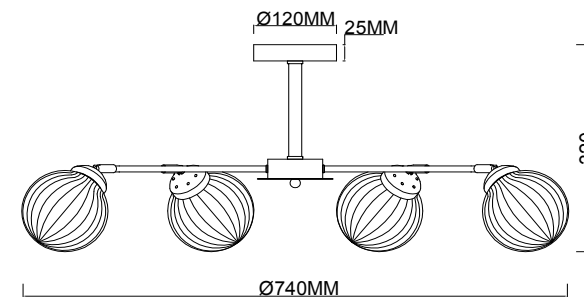

FREYA
TRADITION OF QUALITY

Instruction

FR5041PL-06BS

6 x E14 (40W)

Model: FR5041PL-06BS
Collection: Modern
Series: Daisy

Ceiling Lamps