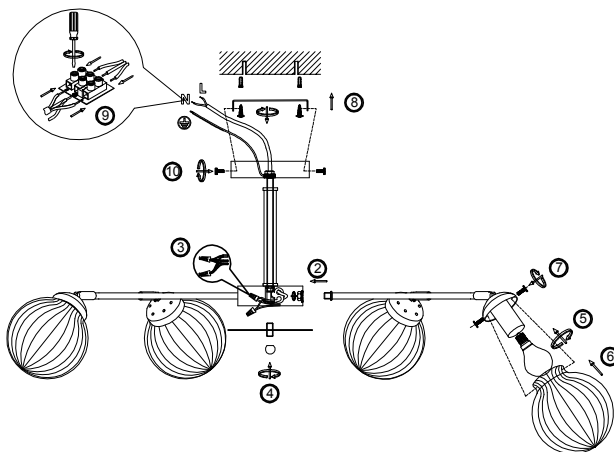

FREYA
TRADITION OF QUALITY

Instruction

FR5041PL-06BS

6 x E14 (40W)

Model: FR5041PL-06BS
Collection: Modern
Series: Daisy

Ceiling Lamps