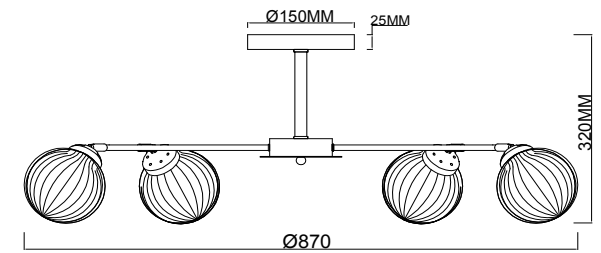

FREYA
TRADITION OF QUALITY

Instruction

FR5041PL-10BS

10 x E14 (40W)

Model: FR5041PL-10BS
Collection: Modern
Series: Daisy

Ceiling Lamps