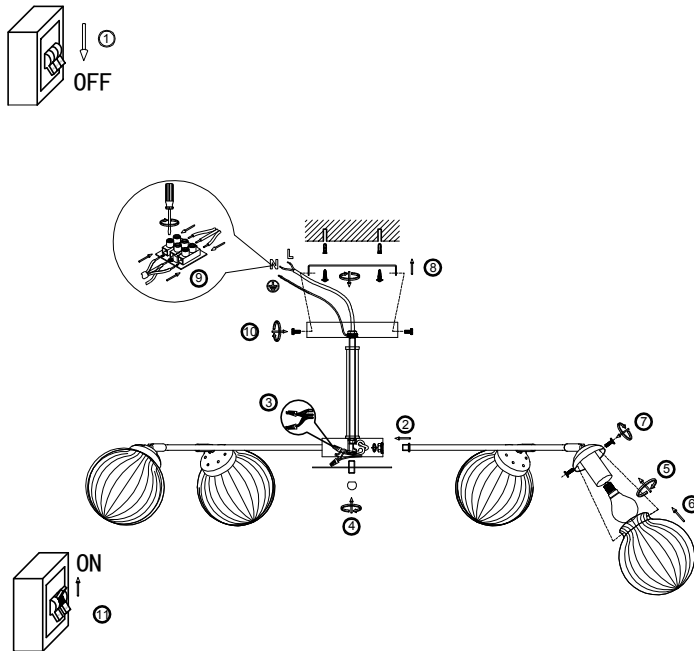

FREYA
TRADITION OF QUALITY

Instruction

FR5041PL-10BS

10 x E14 (40W)

Model: FR5041PL-10BS
Collection: Modern
Series: Daisy

Ceiling Lamps