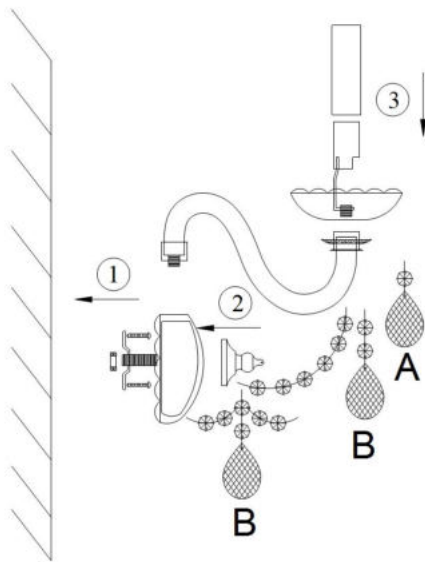

Instruction

Collection: DIAMANT CRYSTAL

Series: BEATRIX

Model: DIA019-01-G

Wall

A = 5

B = 2

- Wall

1 x E14 (60W)

MAYTONI
DECORATIVE LIGHTING

www.maytoni.de