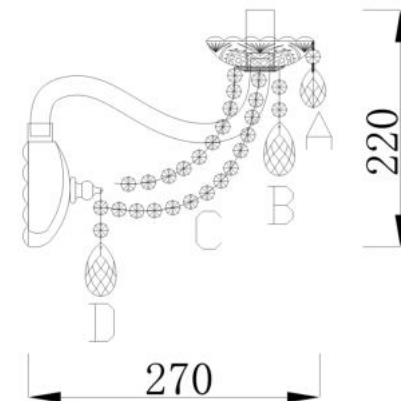

Instruction

Collection: DIAMANT CRYSTAL

Series: BEATRIX

Model: DIA019-01-G

Wall

A = 5

B = 2

- Wall

1 x E14 (60W)

MAYTONI
DECORATIVE LIGHTING

www.maytoni.de