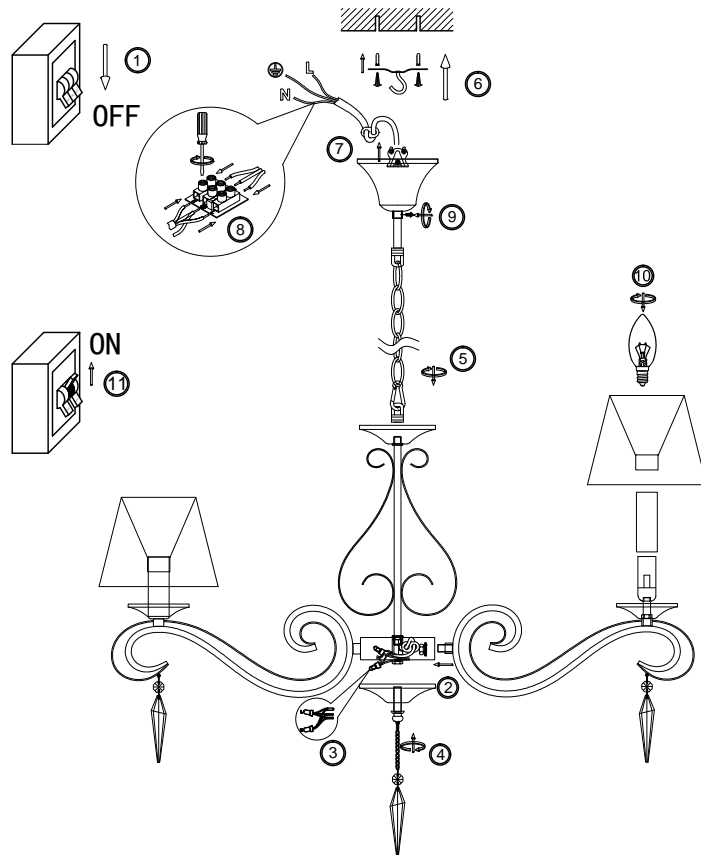

FREYA
TRADITION OF QUALITY

Instruction

FR2017PL-08BZ

8 x E14 (40W)

Model: FR2017PL-08BZ

Series: Bonfi

Ceiling Lamps