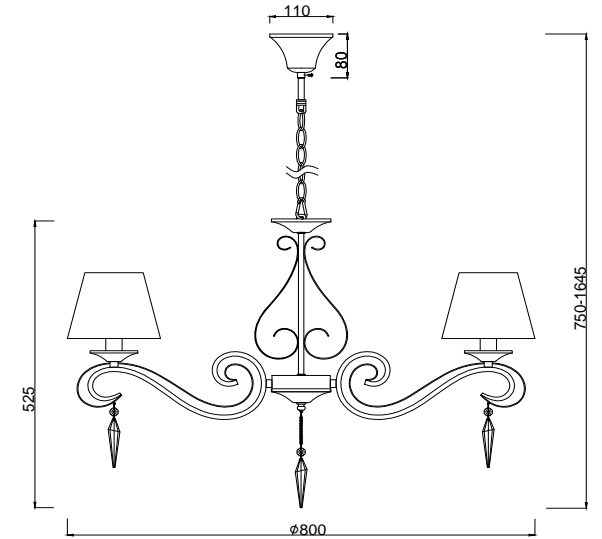

FREYA
TRADITION OF QUALITY

Instruction

FR2017PL-08BZ

8 x E14 (40W)

Model: FR2017PL-08BZ

Series: Bonfi

Ceiling Lamps