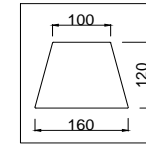

FREYA
TRADITION OF QUALITY

Instruction

FR2017PL-08BZ

8 x E14 (40W)

Model: FR2017PL-08BZ

Series: Bonfi

Ceiling Lamps