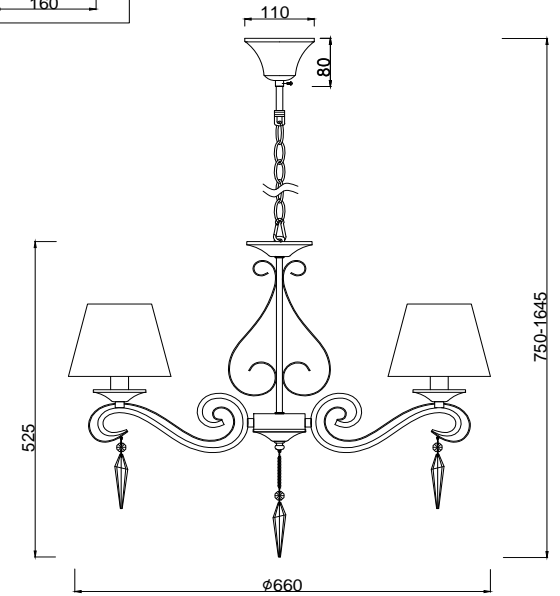

FREYA
TRADITION OF QUALITY

Instruction

FR2017PL-05BZ

5 x E14 (40W)

Model: FR2017PL-05BZ

Series: Bonfi

Ceiling Lamps