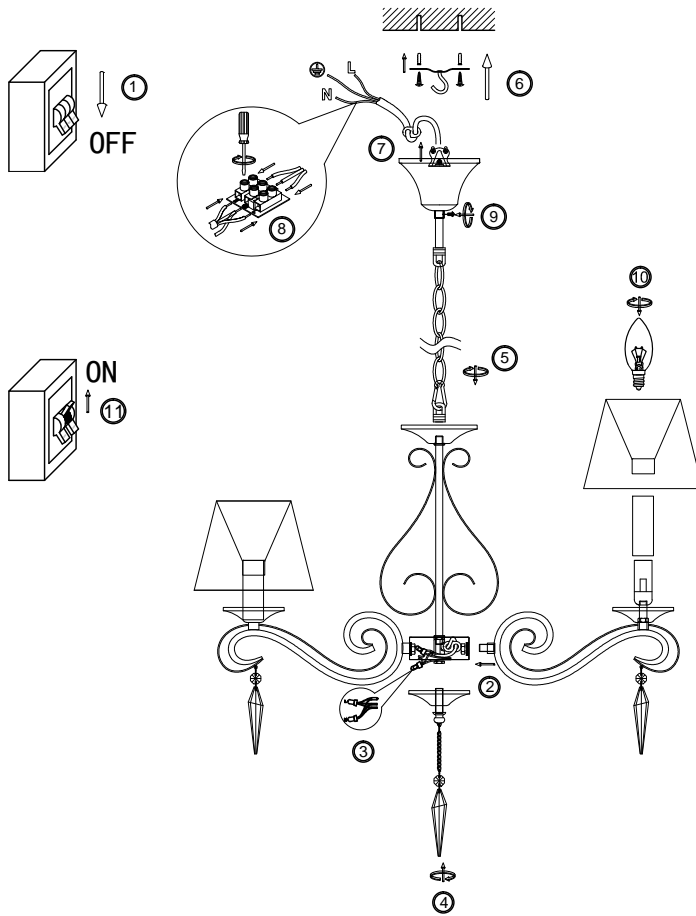

FREYA
TRADITION OF QUALITY

Instruction

FR2017PL-05BZ

5 x E14 (40W)

Model: FR2017PL-05BZ

Series: Bonfi

Ceiling Lamps