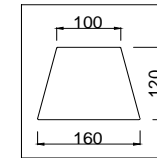

FREYA
TRADITION OF QUALITY

Instruction

FR2017PL-05BZ

5 x E14 (40W)

Model: FR2017PL-05BZ

Series: Bonfi

Ceiling Lamps