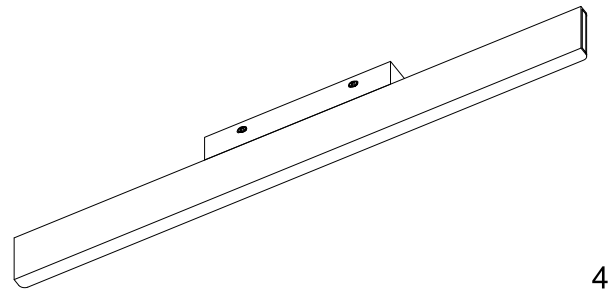

# Instruction

MIR005WL-L16B

MAX 16W  
1200 Lumen

Model: MIR005WL-L16B  
Collection: Mirror  
Series: Gleam

Wall Lamps