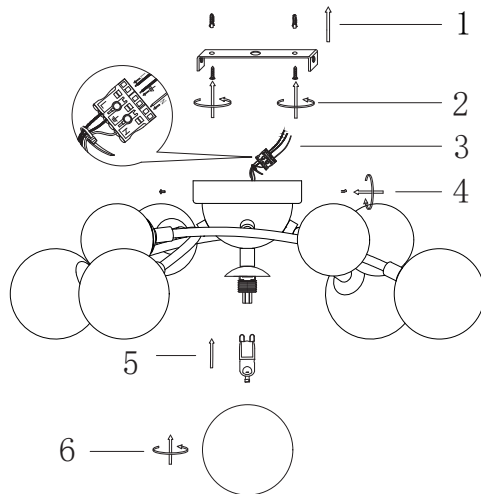

# Instruction

FR5116CL-09BS

9 x G9 (28W)

Model: FR5116CL-09BS  
Collection: Modern  
Series: Bethany

Ceiling Lamps