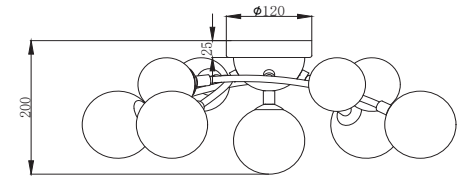

# Instruction

FR5116CL-09BS

9 x G9 (28W)

Model: FR5116CL-09BS  
Collection: Modern  
Series: Bethany

Ceiling Lamps