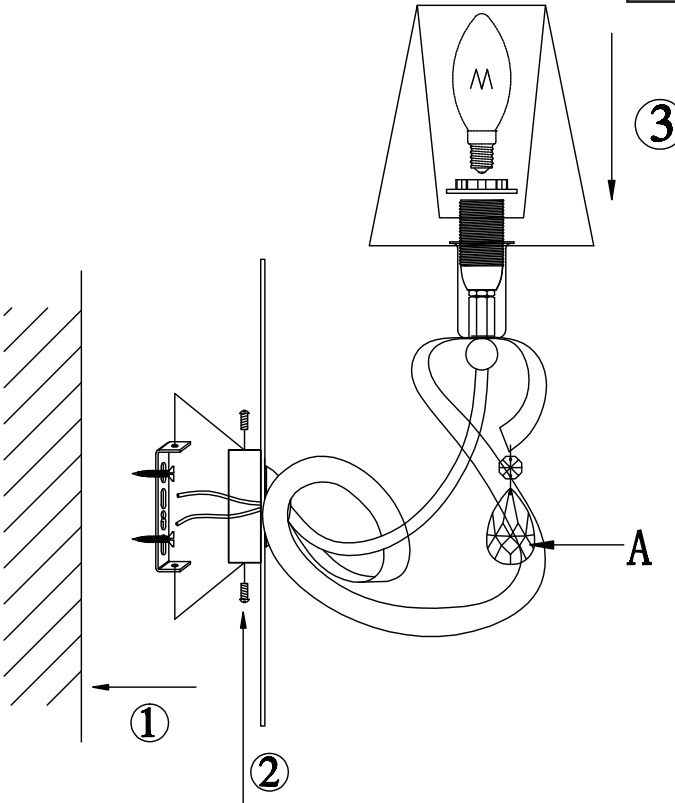

# Instruction

Collection: Elegant  
Series: Intreccio  
Model: ARM010-02-R  
Wall-mounted

A=2

2 x E14 (40w)

**MAYTONI**  
DECORATIVE LIGHTING

[www.maytoni.de](http://www.maytoni.de)