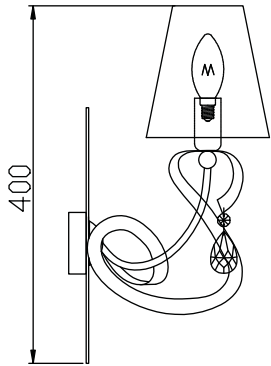

# Instruction

Collection: Elegant  
Series: Intreccio  
Model: ARM010-02-R  
Wall-mounted

A=2

2 x E14 (40w)

**MAYTONI**  
DECORATIVE LIGHTING

[www.maytoni.de](http://www.maytoni.de)