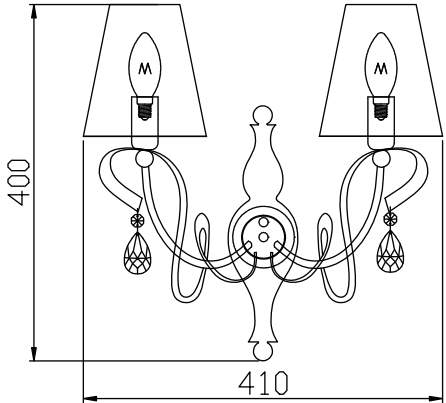

# Instruction

Collection: Elegant  
Series: Intreccio  
Model: ARM010-02-R  
Wall-mounted

A=2

2 x E14 (40w)

**MAYTONI**  
DECORATIVE LIGHTING

[www.maytoni.de](http://www.maytoni.de)