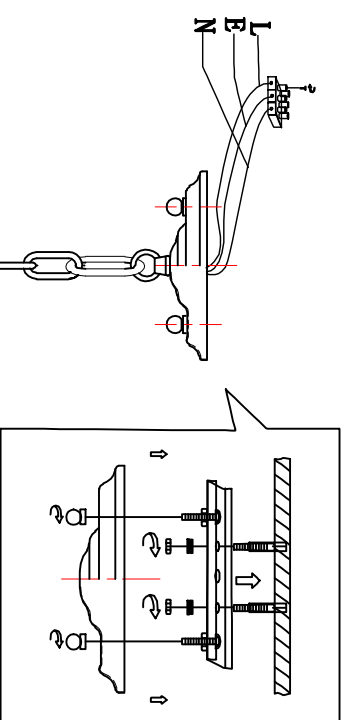

2493-6P

# CEILING LAMP

Bulb

E14: 6xMAX40W

NO.	Specifications	Total strings
①	40mm	X12pcs
②	30mm	X6pcs