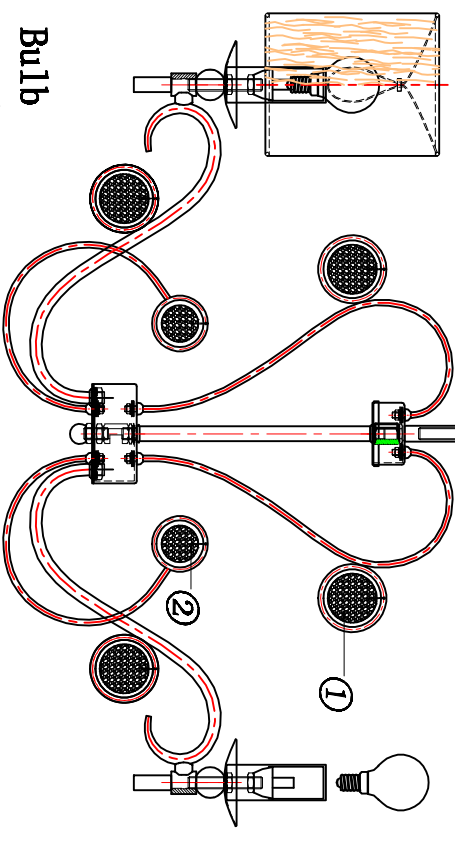

2493-6P

# CEILING LAMP

Bulb

E14: 6xMAX40W

NO.	Specifications	Total strings
①	40mm	X12pcs
②	30mm	X6pcs