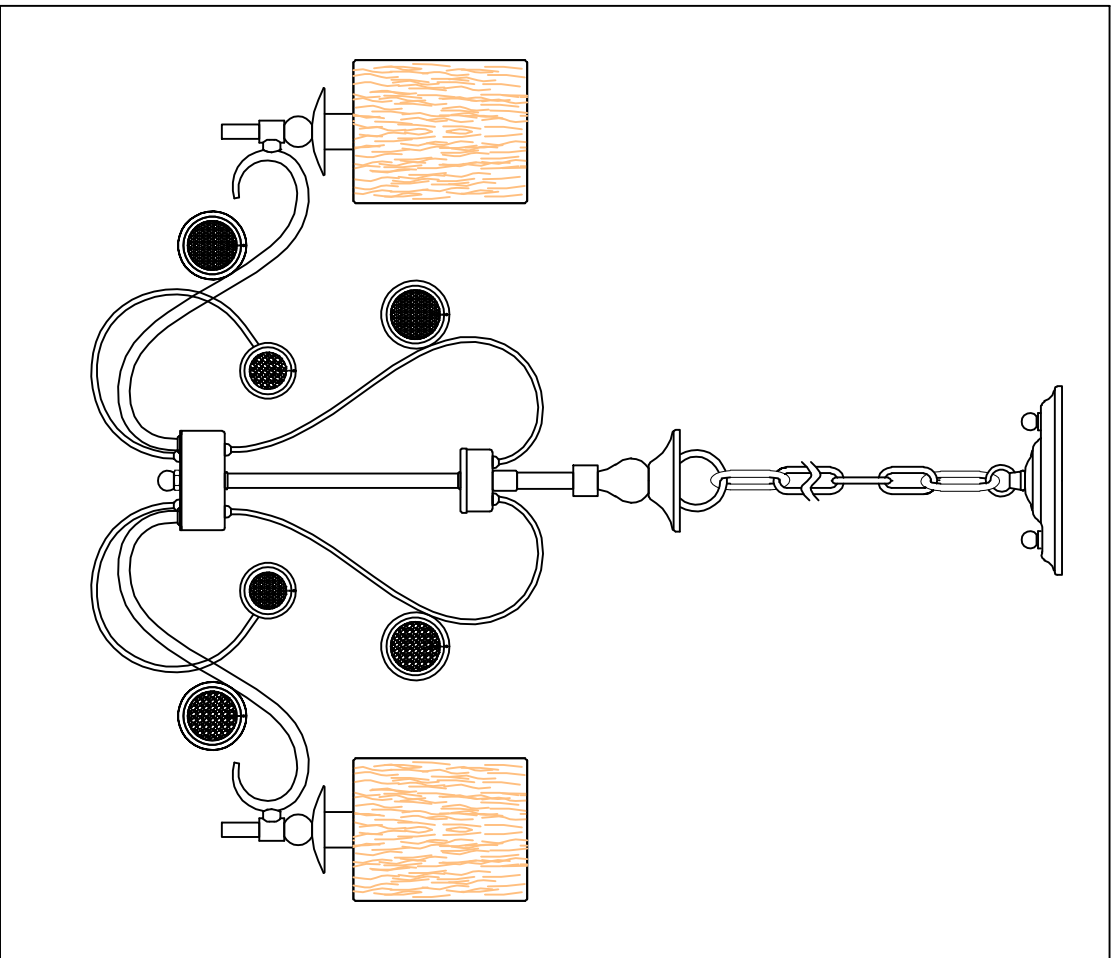

2493-6P

# CEILING LAMP

Bulb

E14: 6xMAX40W

NO.	Specifications	Total strings
①	40mm	X12pcs
②	30mm	X6pcs