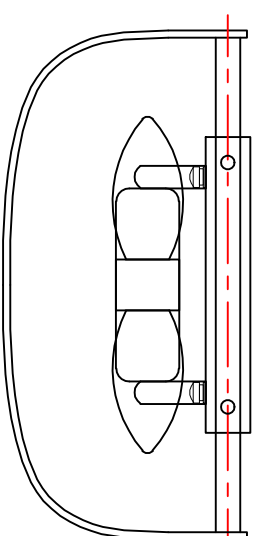

2493-2W WALL LAMP

Bulb
E14: 2xMAX40W

9*11

NO.	Specifications	Total strings
①	40mm	X3pcs
②	30mm	X4pcs