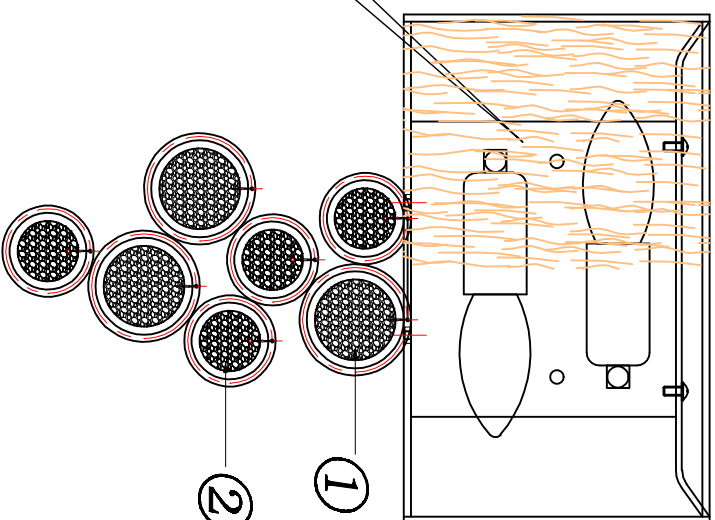

2493-2W WALL LAMP

Bulb
E14: 2xMAX40W

9*11

NO.	Specifications	Total strings
①	40mm	X3pcs
②	30mm	X4pcs