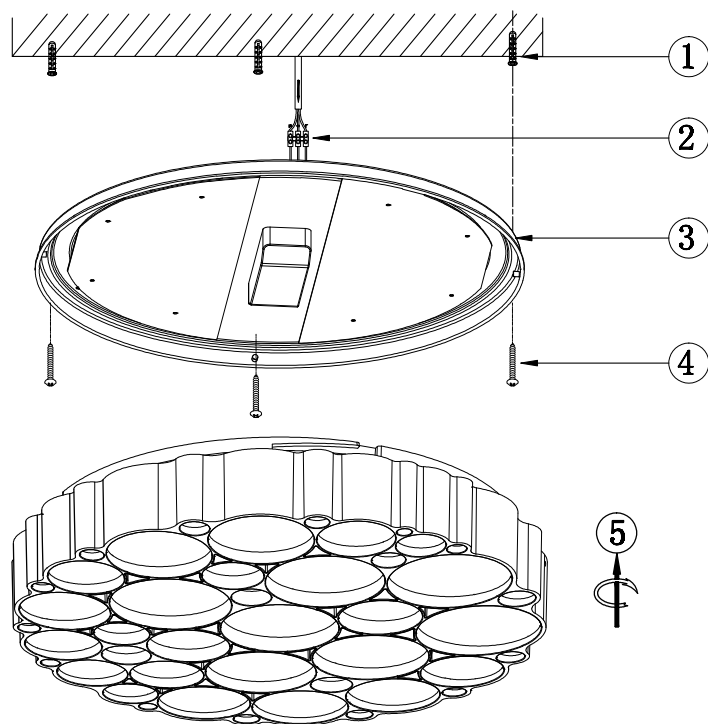

Instruction

FR6043CL-L72W

Gross Weight: 2,65 kg

Color: White

Net Weight: 2 kg

Material: Metal

Volume: 0,033708 m3

Weight and Volume Margin of Error: ±10%