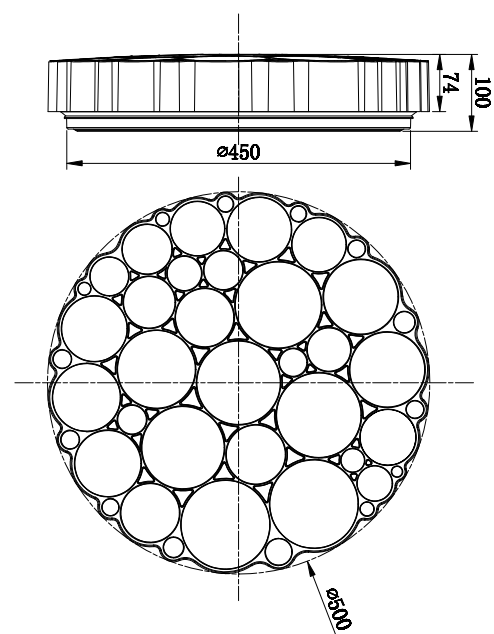

Instruction

FR6043CL-L72W

Gross Weight: 2,65 kg

Color: White

Net Weight: 2 kg

Material: Metal

Volume: 0,033708 m3

Weight and Volume Margin of Error: ±10%