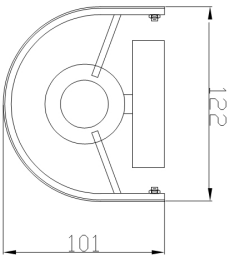

# Instruction

Collection: HOUSE  
Series: MESSINA  
Model: H223-WL-01-G  
Wall

  
1 x E14 (40W)

**MAYTONI**  
DECORATIVE LIGHTING  
[www.maytoni.de](http://www.maytoni.de)