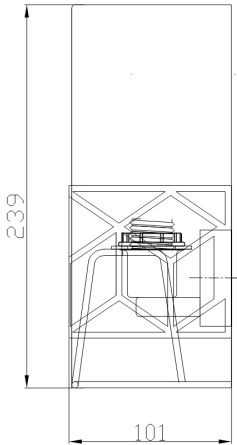

# Instruction

Collection: HOUSE  
Series: MESSINA  
Model: H223-WL-01-G  
Wall

  
1 x E14 (40W)

**MAYTONI**  
DECORATIVE LIGHTING  
[www.maytoni.de](http://www.maytoni.de)