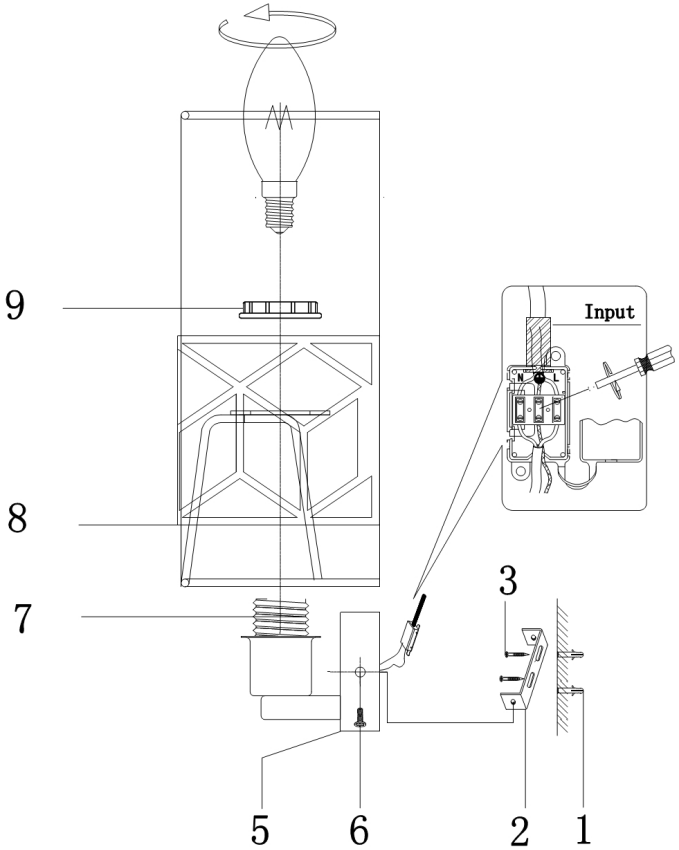

# Instruction

Collection: HOUSE  
Series: MESSINA  
Model: H223-WL-01-G  
Wall

  
1 x E14 (40W)

**MAYTONI**  
DECORATIVE LIGHTING  
[www.maytoni.de](http://www.maytoni.de)