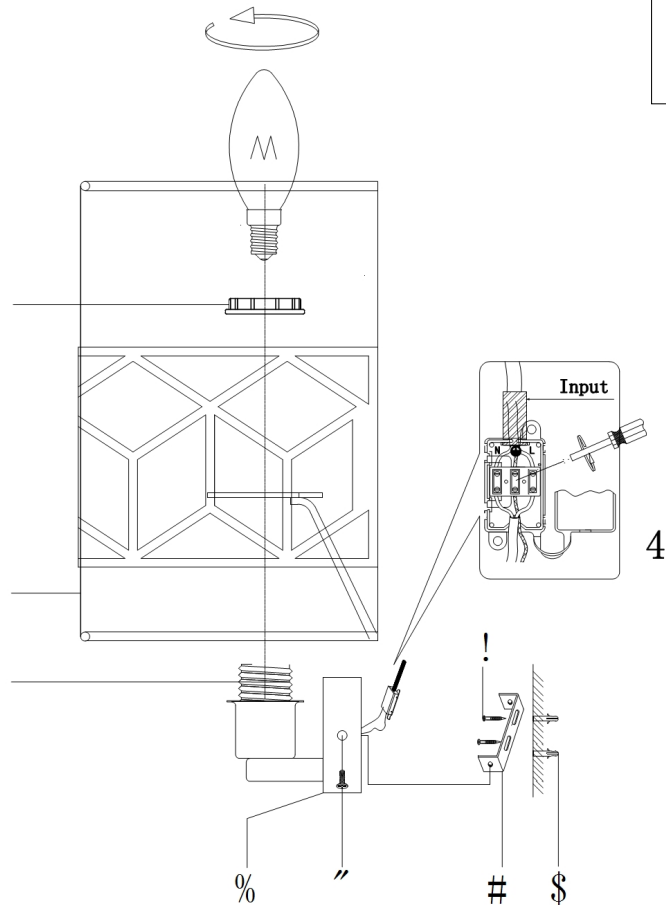

Instruction

Collection: HOUSE
Series: MESSINA
Model: H223-WL-02-G
Wall

2 x E14 (40W)

MAYTONI
DECORATIVE LIGHTING

www.maytoni.de