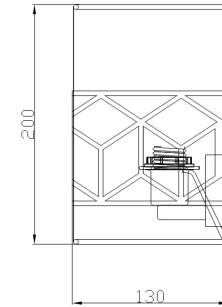

Instruction

Collection: HOUSE
Series: MESSINA
Model: H223-WL-02-G
Wall

2 x E14 (40W)

MAYTONI
DECORATIVE LIGHTING

www.maytoni.de