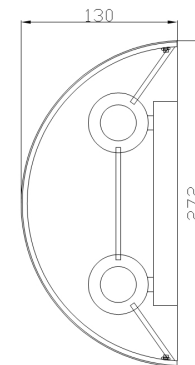

Instruction

Collection: HOUSE
Series: MESSINA
Model: H223-WL-02-G
Wall

2 x E14 (40W)

MAYTONI
DECORATIVE LIGHTING

www.maytoni.de