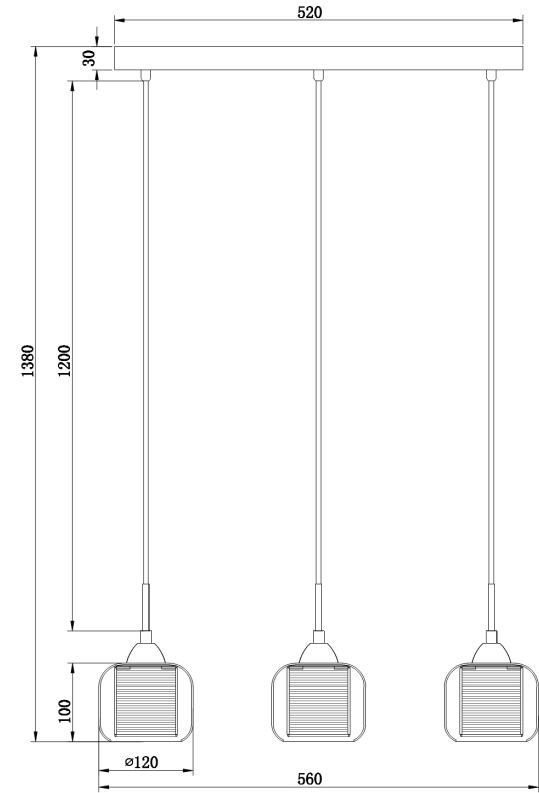

# INSTRUCTION

**Model:** FR5314-PL-03-CH

**Ceiling**

3 x E14 (60W)

FREYA-LIGHT.COM