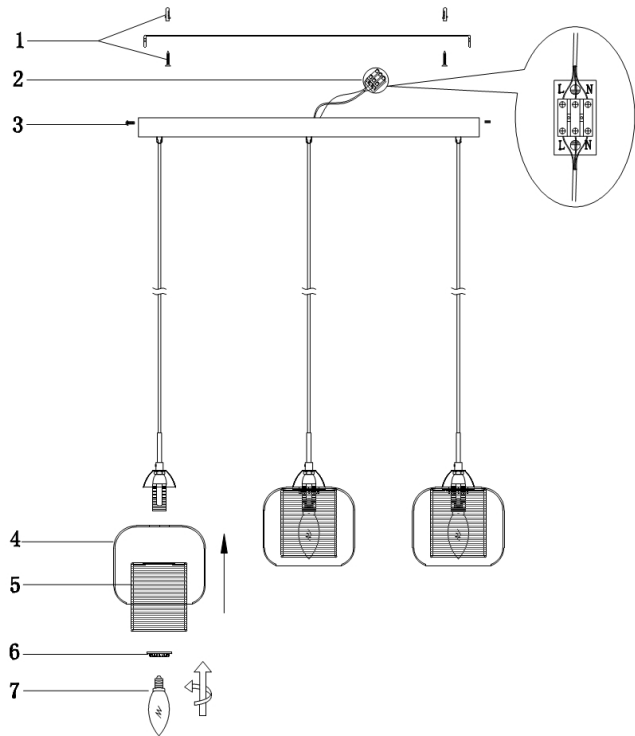

# INSTRUCTION

**Model:** FR5314-PL-03-CH

**Ceiling**

3 x E14 (60W)

FREYA-LIGHT.COM