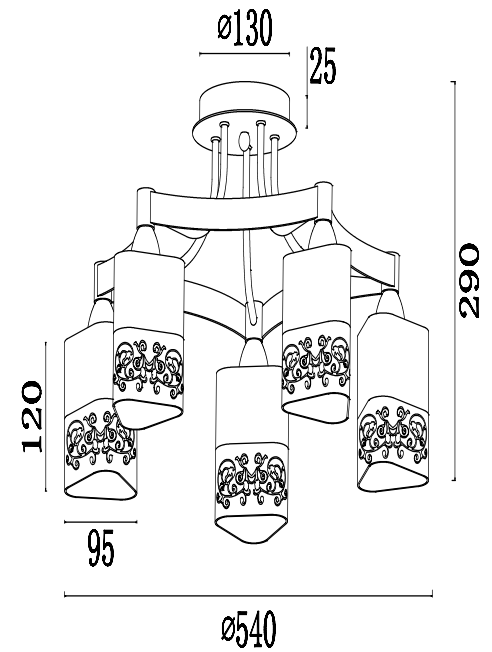

FREYA
TRADITION OF QUALITY

Instruction

FR5475CL-05CH

5 x E14 (40W)

Model: FR5475CL-05CH

Series: Tasmania

Ceiling Lamps