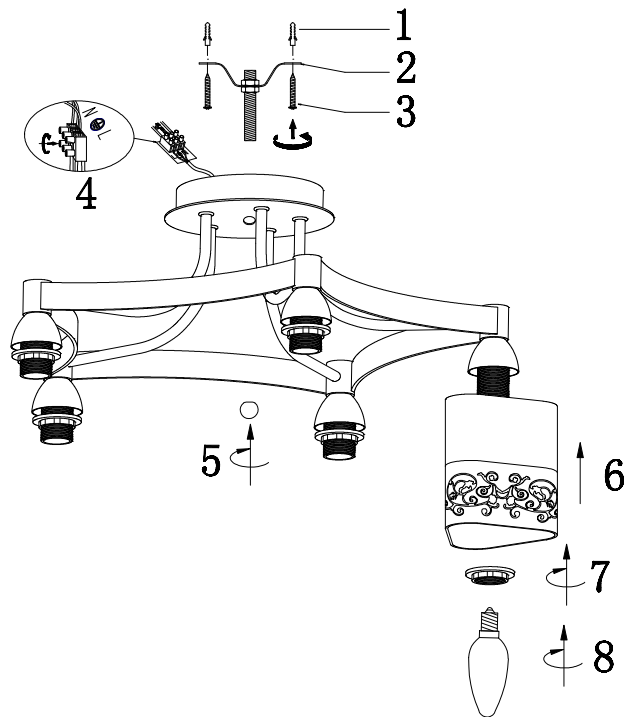

FREYA
TRADITION OF QUALITY

Instruction

FR5475CL-05CH

5 x E14 (40W)

Model: FR5475CL-05CH

Series: Tasmania

Ceiling Lamps