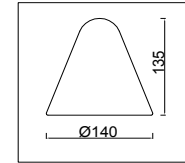

FREYA
TRADITION OF QUALITY

Instruction

FR8001PL-07WG

7 x E14 (40W)

Model: FR8001PL-07WG
Collection: Modern Market

Pendant Lamps