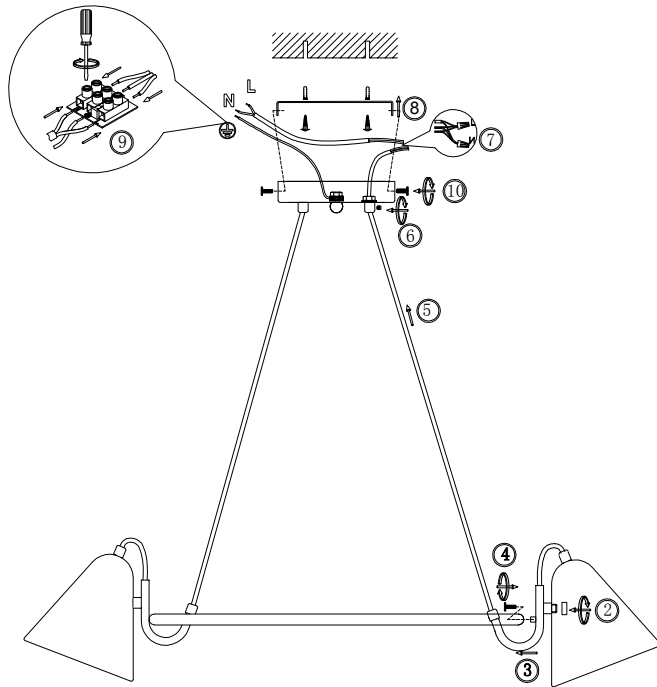

FREYA
TRADITION OF QUALITY

Instruction

FR8001PL-07WG

7 x E14 (40W)

Model: FR8001PL-07WG
Collection: Modern Market

Pendant Lamps