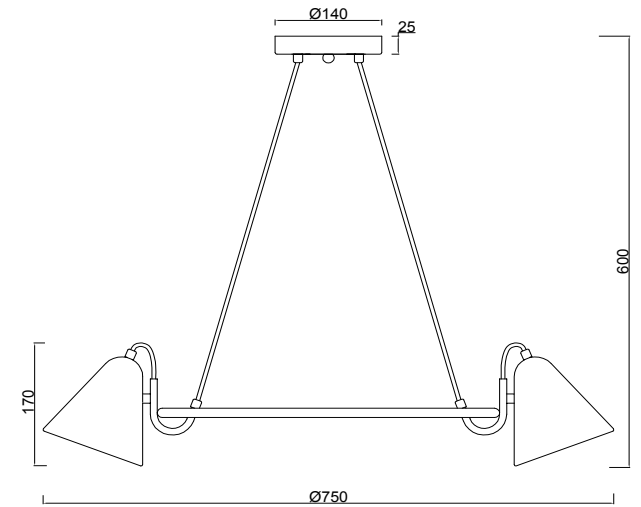

FREYA
TRADITION OF QUALITY

Instruction

FR8001PL-07WG

7 x E14 (40W)

Model: FR8001PL-07WG
Collection: Modern Market

Pendant Lamps