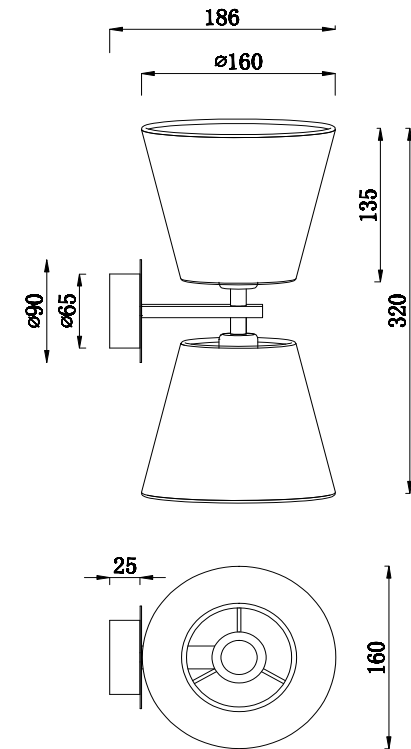

# Instruction

MOD009WL-02N

2 x E14 (40W)

Model: MOD009WL-02N  
Collection: Modern  
Series: Tarrasa

Wall Lamps