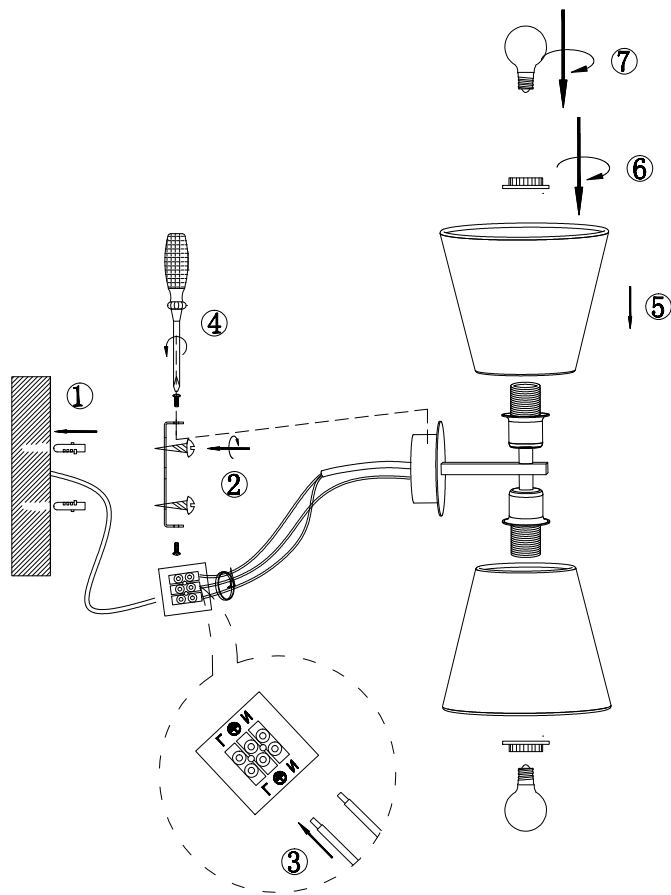

# Instruction

MOD009WL-02N

2 x E14 (40W)

Model: MOD009WL-02N  
Collection: Modern  
Series: Tarrasa

Wall Lamps