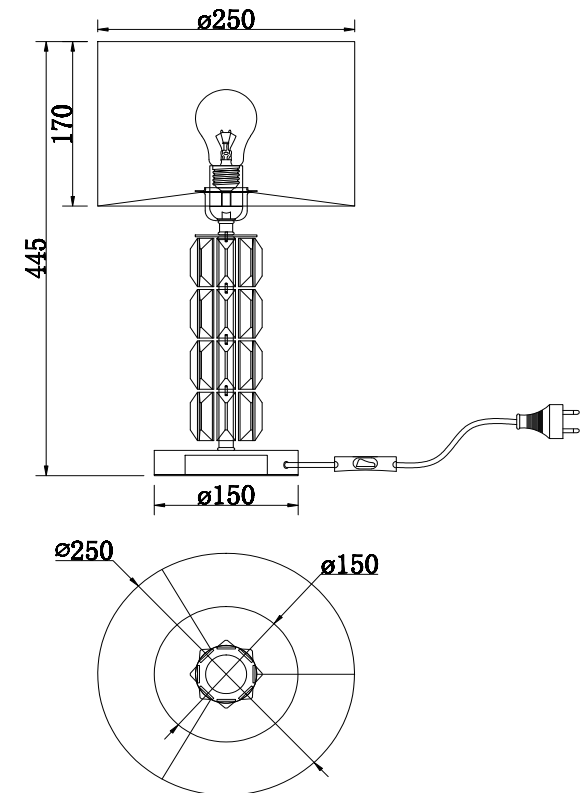

Instruction

DIA008TL-01CH

1 x E27 (40W)

Model: DIA008TL-01CH
Collection: Diamant Crystal
Series: Talento

Table Lamps