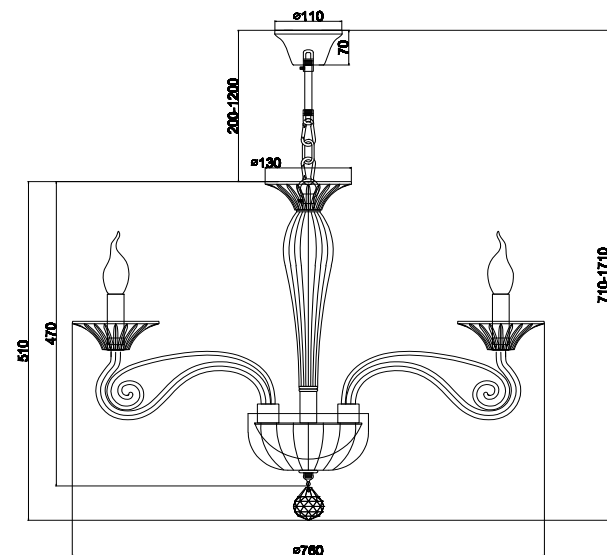

# Instruction

DIA010PL-08TR

8 x E14 (40W)

Model: DIA010PL-08TR  
Collection: Diamant Crystal  
Series: Acqua

Ceiling Lamps