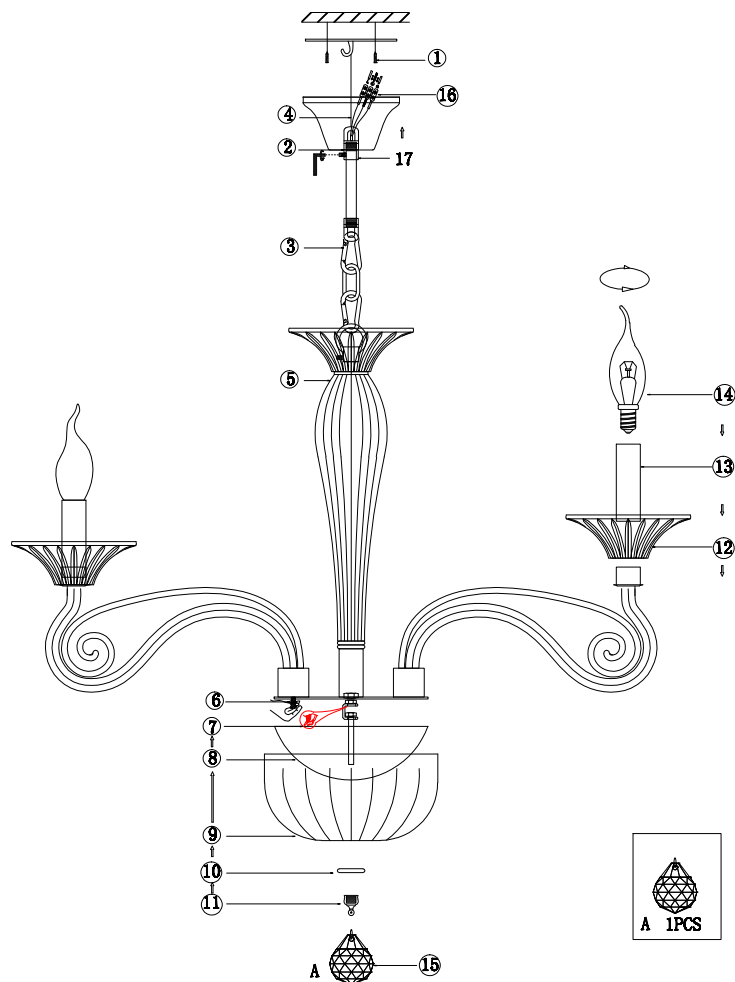

# Instruction

DIA010PL-08TR

8 x E14 (40W)

Model: DIA010PL-08TR  
Collection: Diamant Crystal  
Series: Acqua

Ceiling Lamps