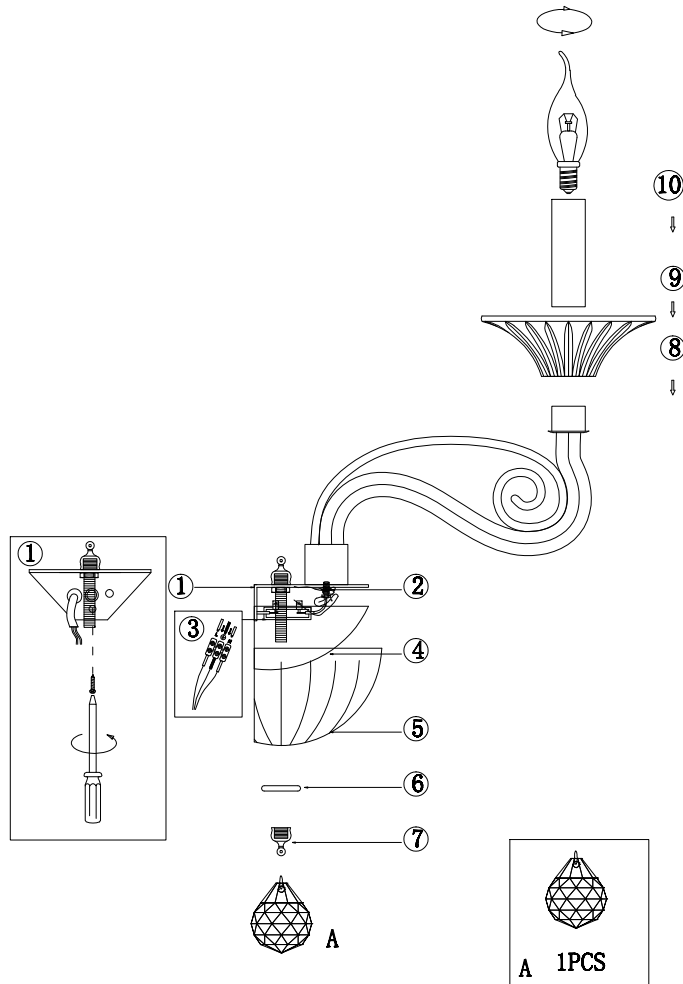

Instruction

DIA010WL-01TR

1 x E14 (40W)

Model: DIA010WL-01TR
Collection: Diamant Crystal
Series: Acqua

Wall Lamps