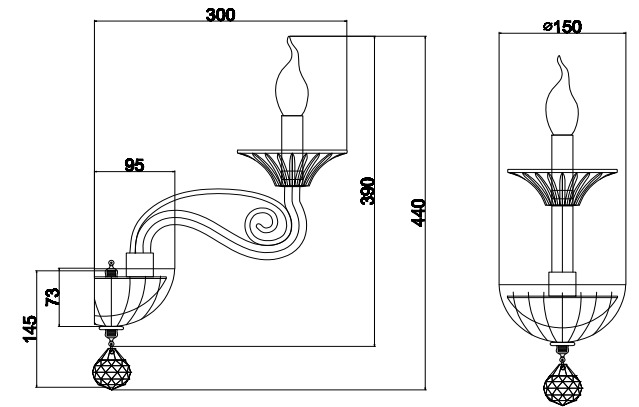

Instruction

DIA010WL-01TR

1 x E14 (40W)

Model: DIA010WL-01TR
Collection: Diamant Crystal
Series: Acqua

Wall Lamps