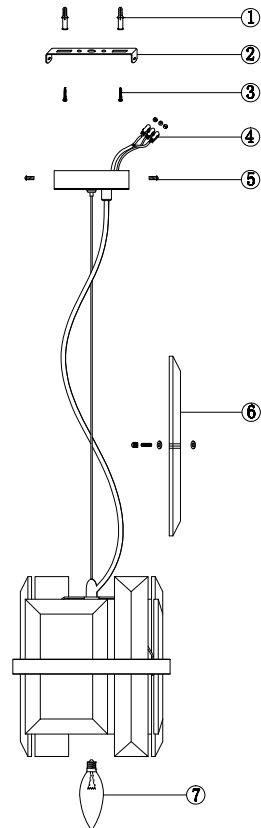

Instruction

MOD201PL-01N

Gross Weight: 4,6 kg

Net Weight: 3,6 kg

Volume: 0,02 m3

Weight and Volume Margin of Error: ±10%

Color: Chrome

Material: Metal

1 x E14 (40W)

Model: MOD201PL-01N

Collection: Modern

Series: Cerezo

Pendant Lamps