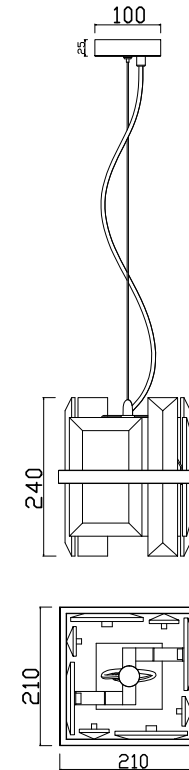

Instruction

MOD201PL-01N

Gross Weight: 4,6 kg

Net Weight: 3,6 kg

Volume: 0,02 m3

Weight and Volume Margin of Error: ±10%

Color: Chrome

Material: Metal

1 x E14 (40W)

Model: MOD201PL-01N

Collection: Modern

Series: Cerezo

Pendant Lamps